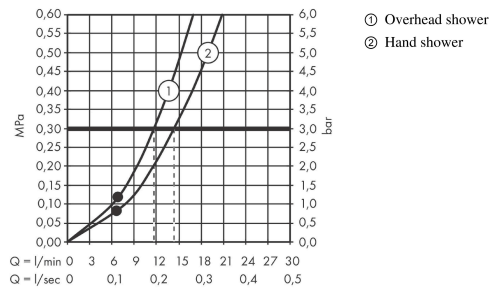

#### product features

- consists of: overhead shower, hand shower, shower thermostat, shower hose, slider, shower bar
- overhead shower Croma 280
- shower head size overhead shower: 280 mm
- spray type overhead shower: RainAir
- ball-joint: overhead shower angle adjustable
- spray type hand shower: RainAir, Rain, Whirl
- maximum flow rate at 3 bar: 15 l/min
- flow rate RainAir spray (at 3 bar): 15 l/min
- flow rate Rain spray (at 3 bar): 11 l/min
- minimum flow pressure: 1 bar
- operating pressure: min. 1 bar/max. 10 bar
- pipe can be shortened in height
- shower bar diameter: 22 mm
- height-adjustable hand shower holder
- shower arm length overhead shower: 400 mm
- swivel shower arm
- thermostat Ecostat Comfort
- safety lock at 40°C
- adjustable hot water limitation
- outlets controlled via turning handle
- suitable for continuous flow water heaters
- mounting type: exposed installation
- connection dimension DN15
- connection thread G ½
- centre distance 150 ± 12 mm

### Scale drawing

**Croma Select S**

**Showerpipe 280 1jet with thermostat and hand shower Raindance Select S 120 3jet**

Surfaces: **Matt White** Article Number: **26890700**

**Flowchart**

**Croma Select S**