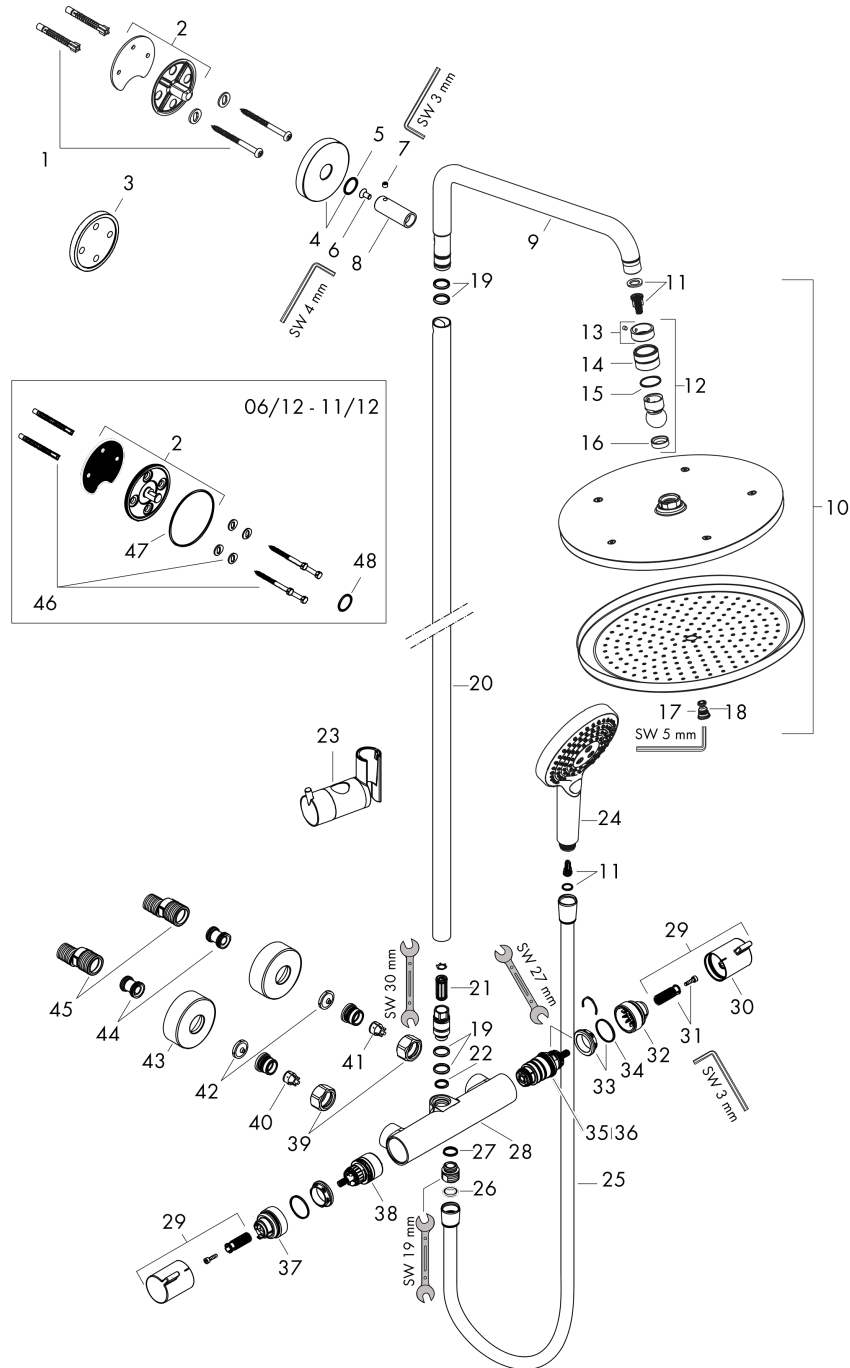

#### product features

- consists of: overhead shower, hand shower, shower thermostat, shower hose, slider, shower bar
- overhead shower Croma 280
- shower head size overhead shower: 280 mm
- spray type overhead shower: RainAir
- ball-joint: overhead shower angle adjustable
- spray type hand shower: RainAir, Rain, Whirl
- maximum flow rate at 3 bar: 15 l/min
- flow rate RainAir spray (at 3 bar): 15 l/min
- flow rate Rain spray (at 3 bar): 11 l/min
- minimum flow pressure: 1 bar
- operating pressure: min. 1 bar/max. 10 bar
- pipe can be shortened in height
- shower bar diameter: 22 mm
- height-adjustable hand shower holder
- shower arm length overhead shower: 400 mm
- swivel shower arm
- thermostat Ecostat Comfort
- safety lock at 40°C
- adjustable hot water limitation
- outlets controlled via turning handle
- suitable for continuous flow water heaters
- mounting type: exposed installation
- connection dimension DN15
- connection thread G ½
- centre distance 150 ± 12 mm

Surfaces: **Matt White** Article Number: **26890700**

**Exploded Drawing**

Year of production: >06/20