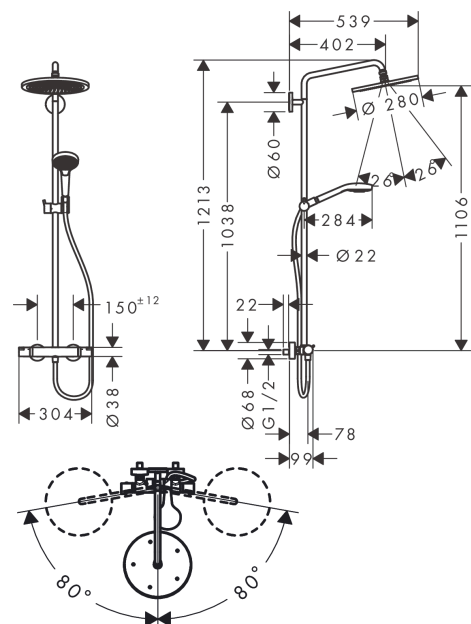

Scale drawing