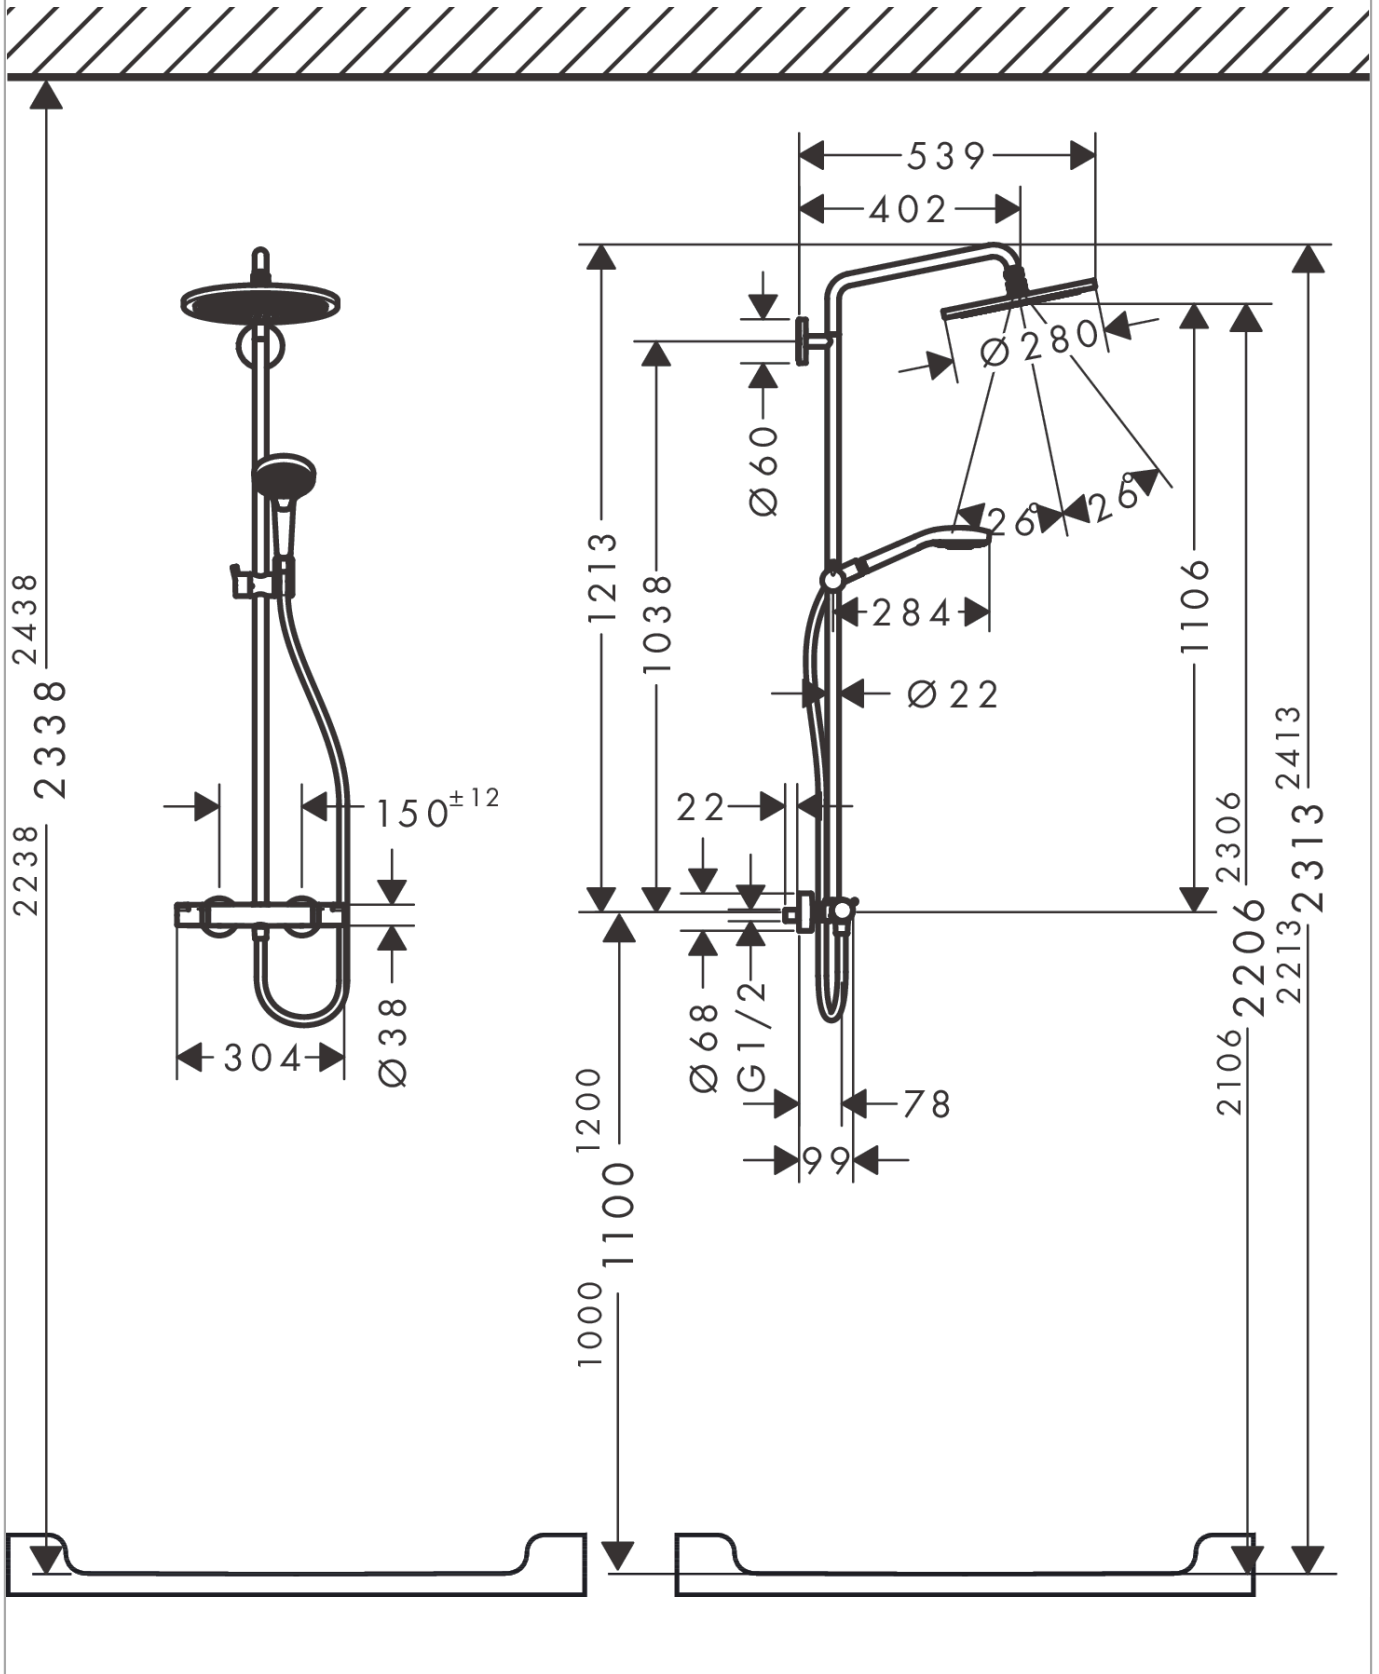

Croma Select S

Showerpipe 280 1jet with thermostat and hand shower Raindance Select S 120 3jet

Surfaces: **Matt White** Article Number: **26890700**

Installation examples