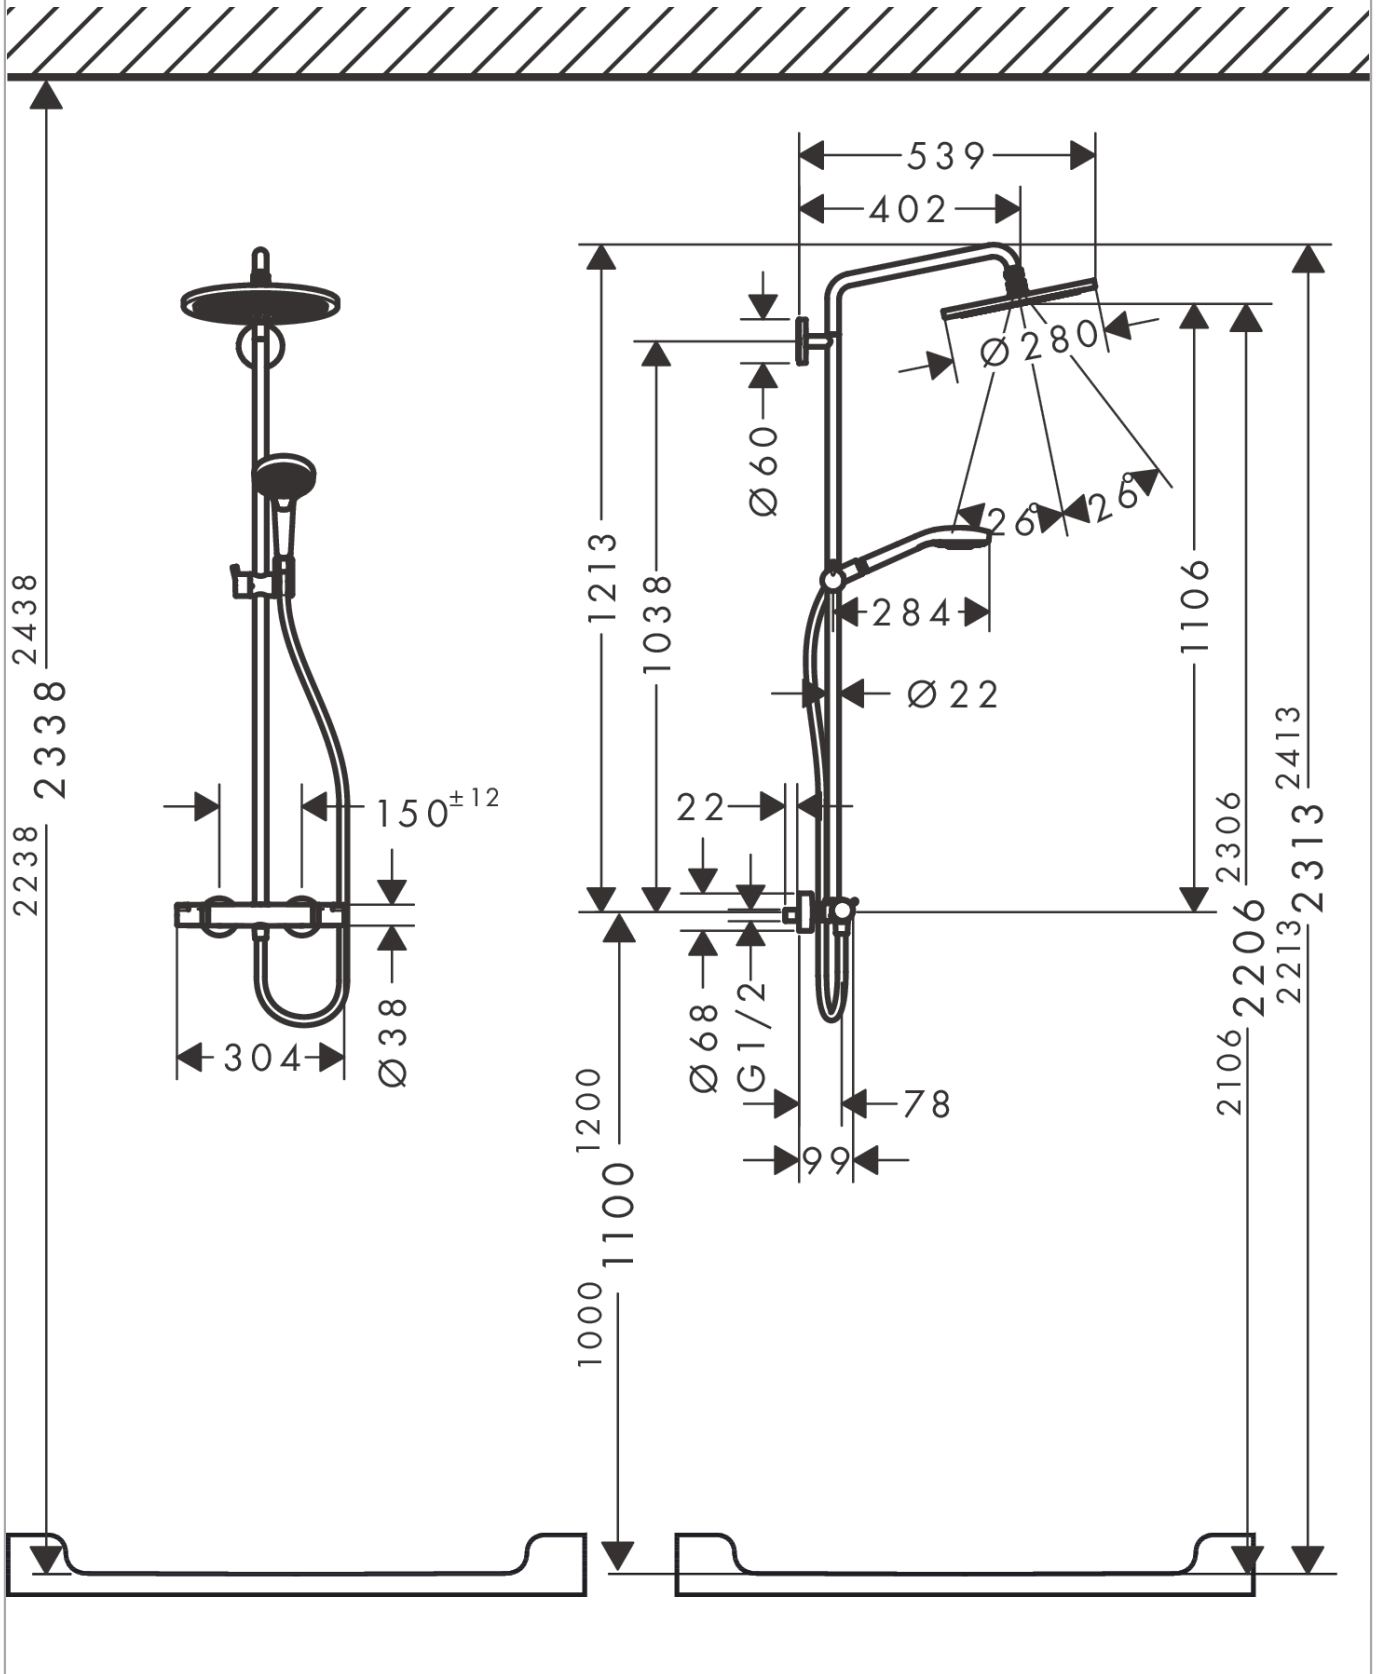

Croma Select S

Showerpipe 280 1jet with thermostat and hand shower Raindance Select S 120 3jet

Surfaces: **Brushed Black Chrome** Article Number: **26890340**

Installation examples