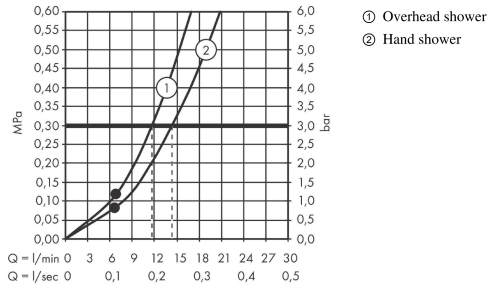

Croma Select S

Showerpipe 280 1jet with thermostat and hand shower Raindance Select S 120 3jet

Surfaces: **Brushed Black Chrome** Article Number: **26890340**

Flowchart