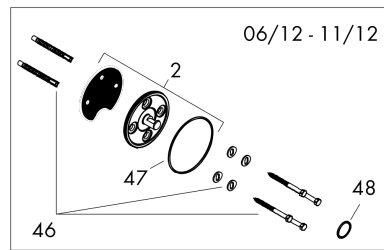

Croma Select S

Showerpipe 280 1jet with thermostat and hand shower Raindance Select S 120 3jet

Surfaces: **Brushed Black Chrome** Article Number: **26890340**

Exploded Drawing

Year of production: >06/20

Croma Select S

Showerpipe 280 1jet with thermostat and hand shower Raindance Select S 120 3jet

Surfaces: **Brushed Black Chrome** Article Number: **26890340**

Spare part list

Year of production: >06/20

Pos.	Description	Article Number	Price	PU
1	mounting set	96179000	-	1
2	wall flange	95688000	-	1
3	tile-matching-disk 7 mm	95239340	-	1
4	escutcheon Ø 60 mm	95692340	-	1
5	O-ring 20x2,5	92602000	-	1
6	screw	92137000	-	1
7	hollow set screw M6x5	98447000	-	1
8	sleeve	92166340	-	1
9	shower arm	95985340	-	1
10	head shower	26220340	-	1
11	filter insert	97708000	-	1
12	ball joint	98941340	-	1
13	lock washer	98942340	-	1
14	nut	97958340	-	1
15	lever collar	97536000	-	1
16	seal	97606000	-	1
17	air jet	95794340	-	1
18	O-ring 7x2	98419000	-	1
19	O-ring 15x2,5	98131000	-	1
20	pipe 1030 mm	95915340	-	1
21	noise reduction	95009000	-	1
22	O-ring 12x2,25	98382000	-	1
23	support, assy	97651340	-	1
24	handshower	26530340	-	1
25	shower hose Isiflex'B 1,60 m	28276340	-	1
26	seal	98058000	-	1
27	O-ring 14x2	98129000	-	1
28	Thermostat	92147340	-	1
29	handle	95836340	-	1
30	pushbutton	92848340	-	1
31	handle fixing set	95843000	-	1
32	safety set	95839000	-	1
33	O-ring 26x1,5	98390000	-	1
34	nut	98913000	-	1
35	thermostat cartridge	98282000	-	1
36	cartridge for exchanged connections	92373000	-	1
37	stop ring for flow control	95927000	-	1
38	shut off unit with selector	98283000	-	1
39	set of nuts	96157340	-	1
40	non return valve (pressure-resistant up to 2 MPa)	93136000	-	1
41	non return valve	96737000	-	1