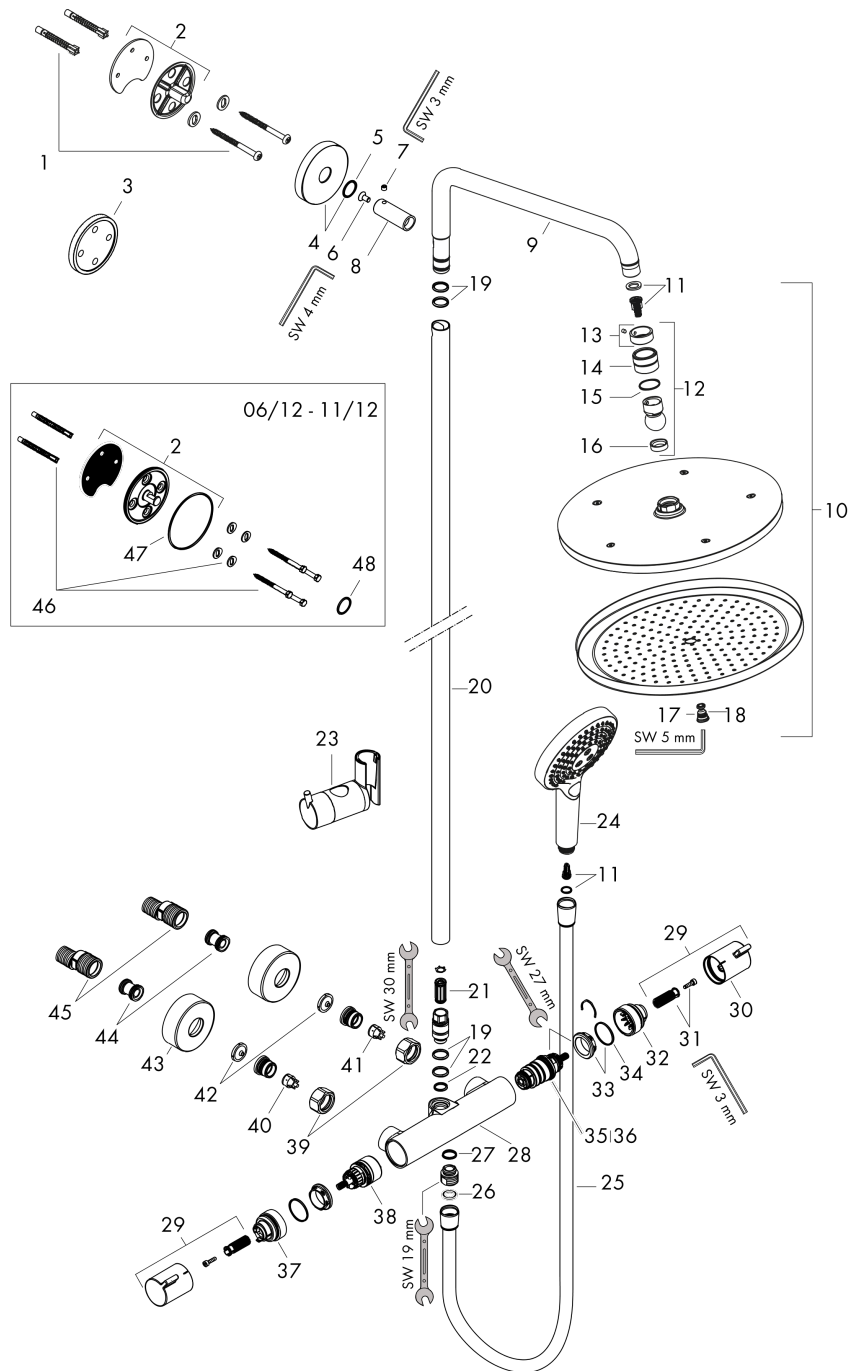

Croma Select S

Showerpipe 280 1jet with thermostat and hand shower Raindance Select S 120 3jet

Surfaces: **Brushed Black Chrome** Article Number: **26890340**

Exploded Drawing

Year of production: >06/20

Croma Select S

Showerpipe 280 1jet with thermostat and hand shower Raindance Select S 120 3jet

Surfaces: **Brushed Black Chrome** Article Number: **26890340**

Spare part list

Year of production: >06/20

Pos.	Description	Article Number	Price	PU
1	mounting set	96179000	-	1
2	wall flange	95688000	-	1
3	tile-matching-disk 7 mm	95239340	-	1
4	escutcheon Ø 60 mm	95692340	-	1
5	O-ring 20x2,5	92602000	-	1
6	screw	92137000	-	1
7	hollow set screw M6x5	98447000	-	1
8	sleeve	92166340	-	1
9	shower arm	95985340	-	1
10	head shower	26220340	-	1
11	filter insert	97708000	-	1
12	ball joint	98941340	-	1
13	lock washer	98942340	-	1
14	nut	97958340	-	1
15	lever collar	97536000	-	1
16	seal	97606000	-	1
17	air jet	95794340	-	1
18	O-ring 7x2	98419000	-	1
19	O-ring 15x2,5	98131000	-	1
20	pipe 1030 mm	95915340	-	1
21	noise reduction	95009000	-	1
22	O-ring 12x2,25	98382000	-	1
23	support, assy	97651340	-	1
24	handshower	26530340	-	1
25	shower hose Isiflex'B 1,60 m	28276340	-	1
26	seal	98058000	-	1
27	O-ring 14x2	98129000	-	1
28	Thermostat	92147340	-	1
29	handle	95836340	-	1
30	pushbutton	92848340	-	1
31	handle fixing set	95843000	-	1
32	safety set	95839000	-	1
33	O-ring 26x1,5	98390000	-	1
34	nut	98913000	-	1
35	thermostat cartridge	98282000	-	1
36	cartridge for exchanged connections	92373000	-	1
37	stop ring for flow control	95927000	-	1
38	shut off unit with selector	98283000	-	1
39	set of nuts	96157340	-	1
40	non return valve (pressure-resistant up to 2 MPa)	93136000	-	1
41	non return valve	96737000	-	1