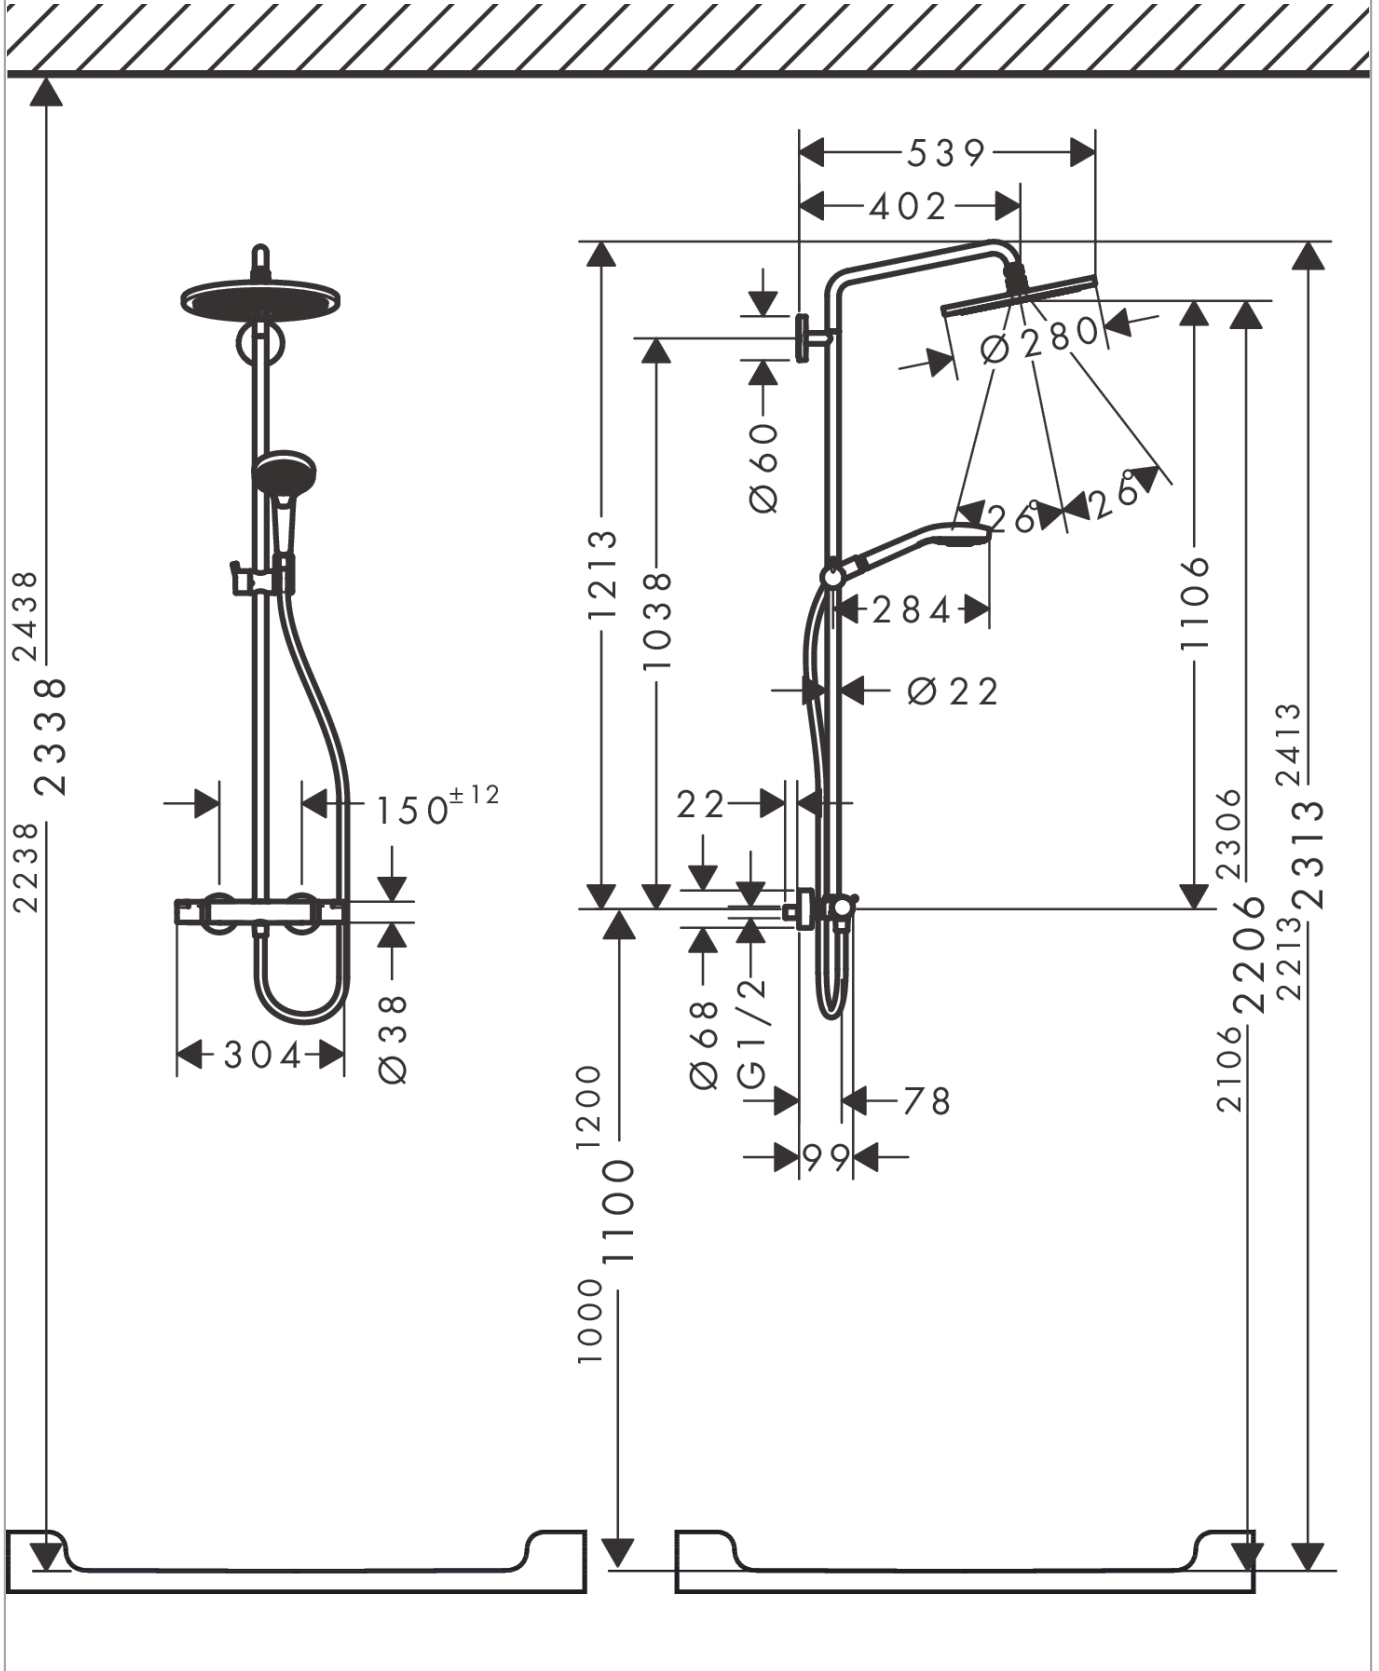

Croma Select S

Showerpipe 280 1jet with thermostat and hand shower Raindance Select S 120 3jet

Surfaces: **Brushed Bronze** Article Number: **26890140**

Installation examples