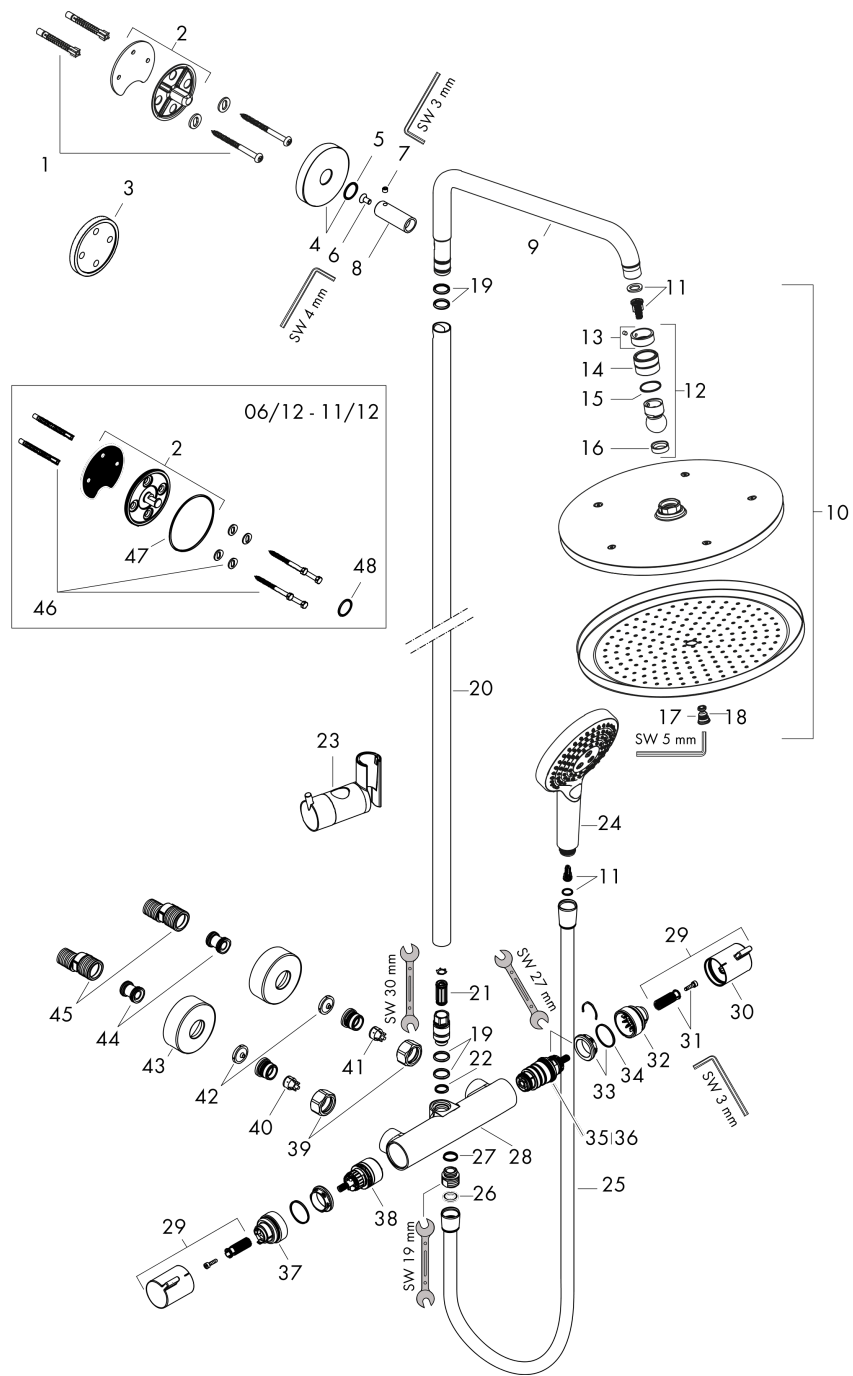

Croma Select S

Showerpipe 280 1jet with thermostat and hand shower Raindance Select S 120 3jet

Surfaces: **Brushed Bronze** Article Number: **26890140**

Exploded Drawing

Year of production: >06/20

Croma Select S

Showerpipe 280 1jet with thermostat and hand shower Raindance Select S 120 3jet

Surfaces: **Brushed Bronze** Article Number: **26890140**

Spare part list

Year of production: >06/20

Pos.	Description	Article Number	Price	PU
1	mounting set	96179000	-	1
2	wall flange	95688000	-	1
3	tile-matching-disk 7 mm	95239140	-	1
4	escutcheon Ø 60 mm	95692140	-	1
5	O-ring 20x2,5	92602000	-	1
6	screw	92137000	-	1
7	hollow set screw M6x5	98447000	-	1
8	sleeve	92166140	-	1
9	shower arm	95985140	-	1
10	head shower	26220140	-	1
11	filter insert	97708000	-	1
12	ball joint	98941140	-	1
13	lock washer	98942140	-	1
14	nut	97958140	-	1
15	lever collar	97536000	-	1
16	seal	97606000	-	1
17	air jet	95794140	-	1
18	O-ring 7x2	98419000	-	1
19	O-ring 15x2,5	98131000	-	1
20	pipe 1030 mm	95915140	-	1
21	noise reduction	95009000	-	1
22	O-ring 12x2,25	98382000	-	1
23	support, assy	97651140	-	1
24	handshower	26530140	-	1
25	shower hose Isiflex'B 1,60 m	28276140	-	1
26	seal	98058000	-	1
27	O-ring 14x2	98129000	-	1
28	Thermostat	92147140	-	1
29	handle	95836140	-	1
30	pushbutton	92848140	-	1
31	handle fixing set	95843000	-	1
32	safety set	95839000	-	1
33	nut	98913000	-	1
34	O-ring 26x1,5	98390000	-	1
35	thermostat cartridge	98282000	-	1
36	cartridge for exchanged connections	92373000	-	1
37	stop ring for flow control	95927000	-	1
38	shut off unit with selector	98283000	-	1
39	set of nuts	96157140	-	1
40	non return valve (pressure-resistant up to 2 MPa)	93136000	-	1
41	non return valve	96737000	-	1