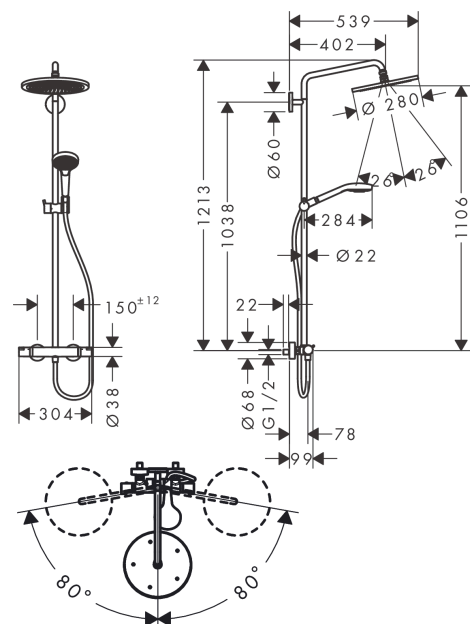

Scale drawing