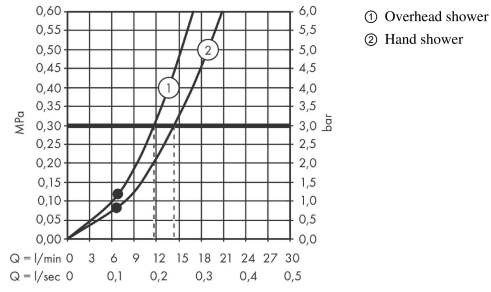

Croma Select S

Showerpipe 280 1jet with thermostat and hand shower Raindance Select S 120 3jet

Surfaces: **Brushed Bronze** Article Number: **26890140**

Description

product features

- consists of: overhead shower, hand shower, shower thermostat, shower hose, slider, shower bar
- overhead shower Croma 280
- shower head size overhead shower: 280 mm
- spray type overhead shower: RainAir
- ball-joint: overhead shower angle adjustable
- spray type hand shower: RainAir, Rain, Whirl
- maximum flow rate at 3 bar: 15 l/min
- flow rate RainAir spray (at 3 bar): 15 l/min
- flow rate Rain spray (at 3 bar): 11 l/min
- minimum flow pressure: 1 bar
- operating pressure: min. 1 bar/max. 10 bar
- pipe can be shortened in height
- shower bar diameter: 22 mm
- height-adjustable hand shower holder
- shower arm length overhead shower: 400 mm
- swivel shower arm
- thermostat Ecostat Comfort
- safety lock at 40°C
- adjustable hot water limitation
- outlets controlled via turning handle
- suitable for continuous flow water heaters
- mounting type: exposed installation
- connection dimension DN15
- connection thread G ½
- centre distance 150 ± 12 mm

Technology

Design awards

Product image

Scale drawing

Croma Select S

Showerpipe 280 1jet with thermostat and hand shower Raindance Select S 120 3jet

Surfaces: **Brushed Bronze** Article Number: **26890140**

Flowchart