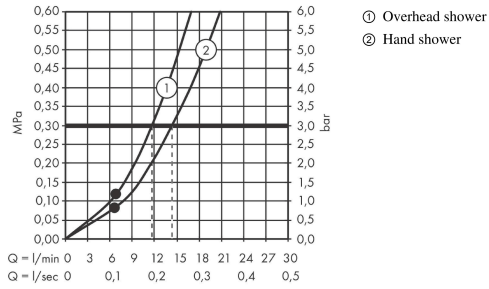

**Croma Select S**

**Showerpipe 280 1jet with thermostat and hand shower Raindance Select S 120 3jet**

Surfaces: **Polished Gold Optic** Article Number: **26890990**

**Flowchart**

**Croma Select S**

**Showerpipe 280 1jet with thermostat and hand shower Raindance Select S 120 3jet**