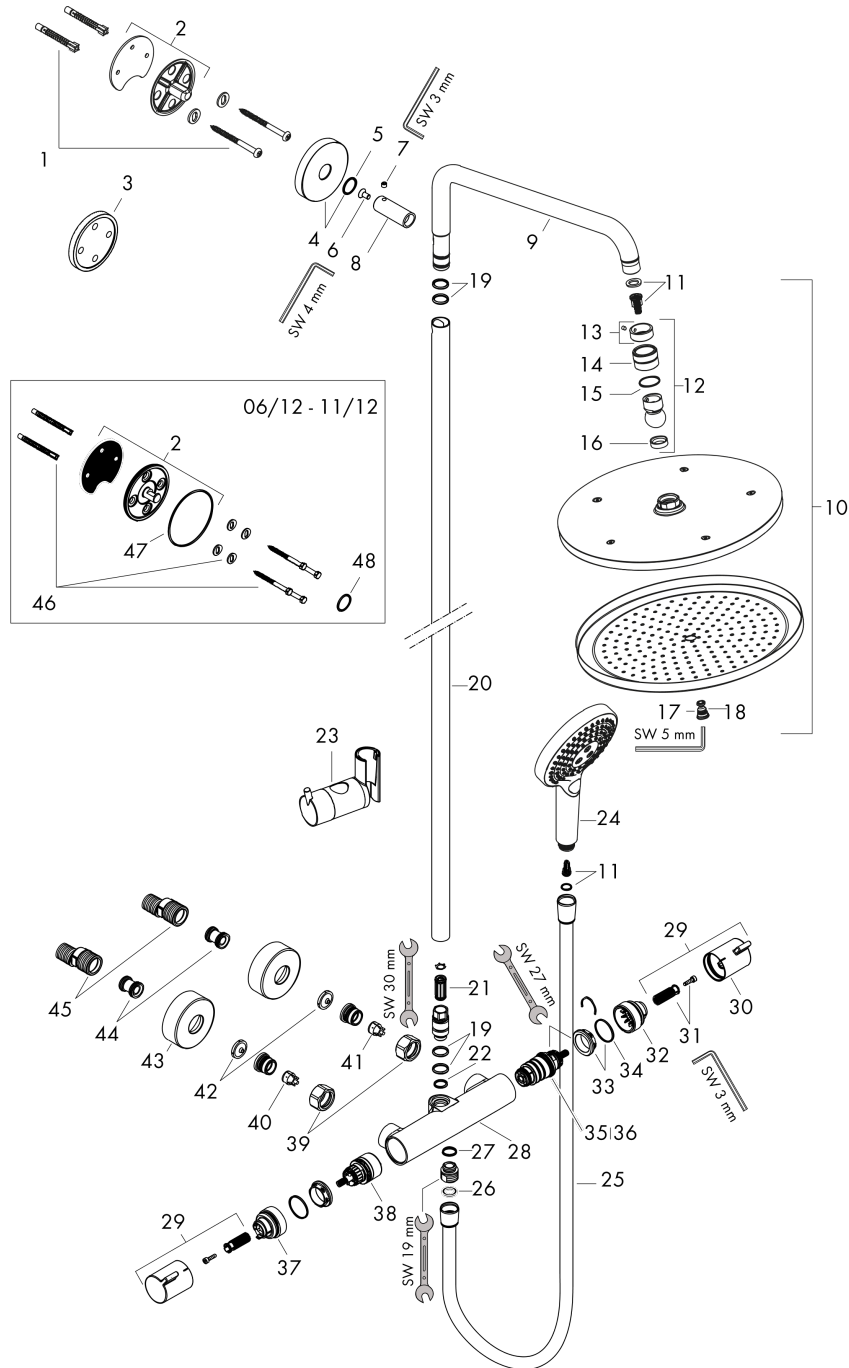

Croma Select S

Showerpipe 280 1jet with thermostat and hand shower Raindance Select S 120 3jet

Surfaces: **Polished Gold Optic** Article Number: **26890990**

Exploded Drawing

Year of production: >06/20

Croma Select S

Showerpipe 280 1jet with thermostat and hand shower Raindance Select S 120 3jet

Surfaces: Polished Gold Optic Article Number: 26890990

Spare part list

Year of production: >06/20

Pos.	Description	Article Number	Price	PU
1	mounting set	96179000	-	1
2	wall flange	95688000	-	1
3	tile-matching-disk 7 mm	95239990	-	1
4	escutcheon Ø 60 mm	95692990	-	1
5	O-ring 20x2,5	92602000	-	1
6	screw	92137000	-	1
7	hollow set screw M6x5	98447000	-	1
8	sleeve	92166990	-	1
9	shower arm	95985990	-	1
10	head shower	26220990	-	1
11	filter insert	97708000	-	1
12	ball joint	98941990	-	1
13	lock washer	98942990	-	1
14	nut	97958990	-	1
15	lever collar	97536000	-	1
16	seal	97606000	-	1
17	air jet	95794990	-	1
18	O-ring 7x2	98419000	-	1
19	O-ring 15x2,5	98131000	-	1
20	pipe 1030 mm	95915990	-	1
21	noise reduction	95009000	-	1
22	O-ring 12x2,25	98382000	-	1
23	support, assy	97651990	-	1
24	handshower	26530990	-	1
25	shower hose Isiflex'B 1,60 m	28276990	-	1
26	seal	98058000	-	1
27	O-ring 14x2	98129000	-	1
28	Thermostat	92147990	-	1
29	handle	95836990	-	1
30	pushbutton	92848990	-	1
31	handle fixing set	95843000	-	1
32	safety set	95839000	-	1
33	nut	98913000	-	1
34	O-ring 26x1,5	98390000	-	1
35	thermostat cartridge	98282000	-	1
36	cartridge for exchanged connections	92373000	-	1
37	stop ring for flow control	95927000	-	1
38	shut off unit with selector	98283000	-	1
39	set of nuts	96157990	-	1
40	non return valve (pressure-resistant up to 2 MPa)	93136000	-	1
41	non return valve	96737000	-	1