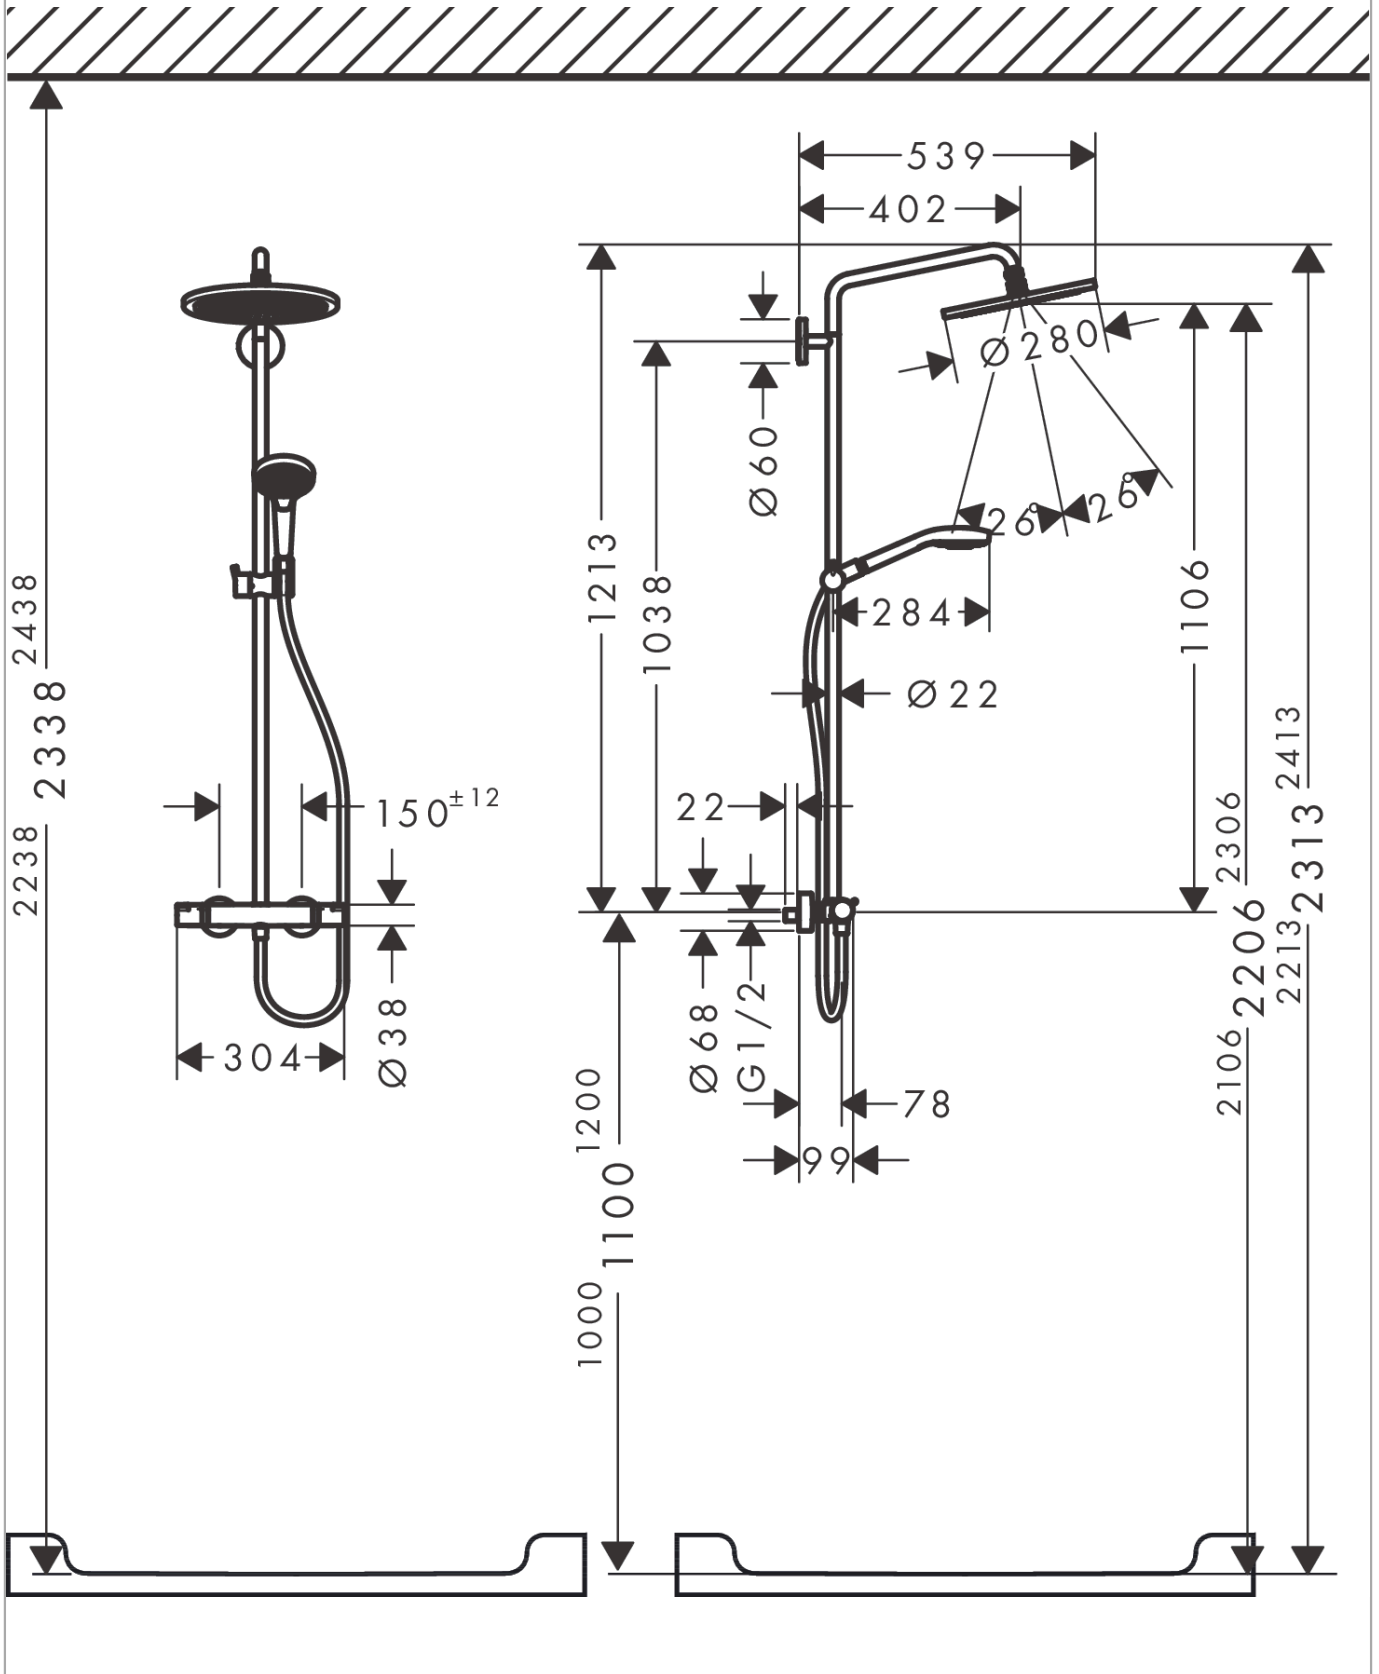

**Croma Select S**

**Showerpipe 280 1jet with thermostat and hand shower Raindance Select S 120 3jet**

Surfaces: **Polished Gold Optic** Article Number: **26890990**

**Flowchart**

**Croma Select S**

**Showerpipe 280 1jet with thermostat and hand shower Raindance Select S 120 3jet**

Surfaces: **Polished Gold Optic** Article Number: **26890990**

Installation examples

**Croma Select S**

**Showerpipe 280 1jet with thermostat and hand shower Raindance Select S 120 3jet**

Surfaces: **Polished Gold Optic** Article Number: **26890990**

## Croma Select S

Showerpipe 280 1jet with thermostat and hand shower Raindance Select S 120 3jet

Surfaces: Polished Gold Optic Article Number: 26890990

**Croma Select S**

**Showerpipe 280 1jet with thermostat and hand shower Raindance Select S 120 3jet**

Surfaces: **Polished Gold Optic** Article Number: **26890990**

**Spare part list**

Year of production: >06/20