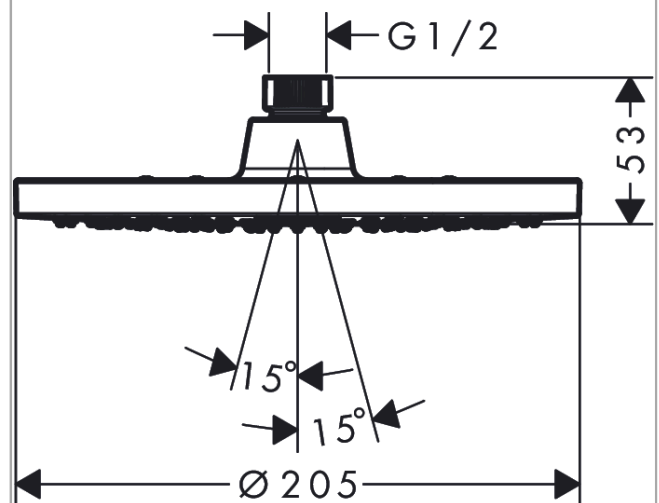

Vernis Blend

Overhead shower 200 1jet

Surfaces: **Chrome** Article Number: **26271000**

Description

product features

- shower head size: 205 mm
- spray type: Rain
- ball-joint: overhead shower angle adjustable
- material spray disc: plastic
- maximum flow rate at 3 bar: 12,4 l/min
- minimum flow pressure: 1 bar
- overhead shower removable for cleaning
- installation: ceiling or wall
- connection thread G 1/2
- connection dimension: DN15

Technology

Product image

Scale drawing

Flowchart

The consumption was measured in combination with the appropriate fittings (thermostat/mixer/ in-wall valve) to reflect actual application in practice.

Vernis Blend**Overhead shower 200 1jet**Surfaces: **Chrome** Article Number: **26271000****Exploded Drawing**