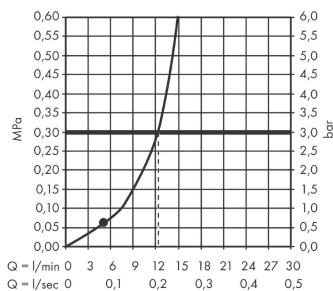

Vernis Blend

Overhead shower 200 1jet

Surfaces: **Chrome** Article Number: **26271000**

Description

product features

- shower head size: 205 mm
- spray type: Rain
- ball-joint: overhead shower angle adjustable
- material spray disc: plastic
- maximum flow rate at 3 bar: 12,4 l/min
- minimum flow pressure: 1 bar
- overhead shower removable for cleaning
- installation: ceiling or wall
- connection thread G 1/2
- connection dimension: DN15

Technology

Product image

Scale drawing

Flowchart

The consumption was measured in combination with the appropriate fittings (thermostat/mixer/ in-wall valve) to reflect actual application in practice.

Vernis Blend**Overhead shower 200 1jet**Surfaces: **Chrome** Article Number: **26271000****Exploded Drawing**