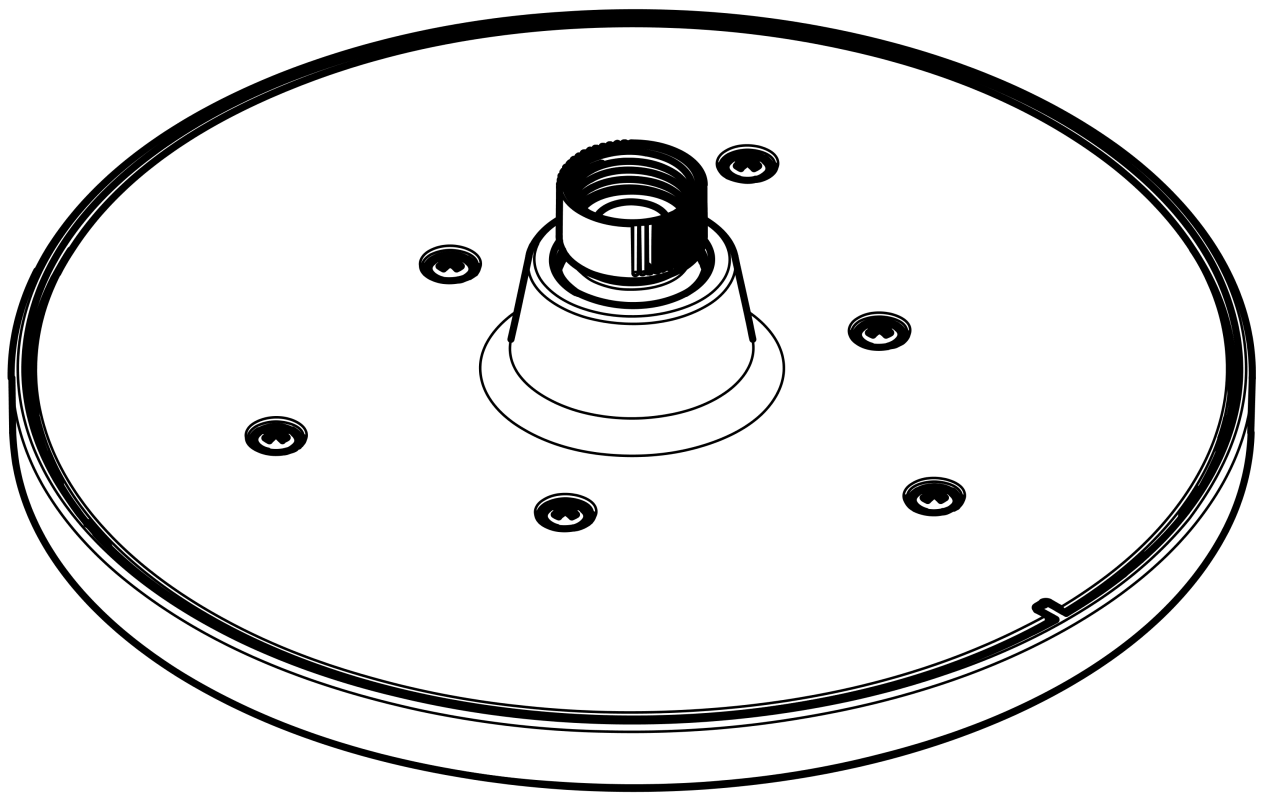

Vernis Blend

Overhead shower 200 1jet

Surfaces: **Chrome** Article Number: **26271000**

Description

product features

- shower head size: 205 mm
- spray type: Rain
- ball-joint: overhead shower angle adjustable
- material spray disc: plastic
- maximum flow rate at 3 bar: 12,4 l/min
- minimum flow pressure: 1 bar
- overhead shower removable for cleaning
- installation: ceiling or wall
- connection thread G 1/2
- connection dimension: DN15

Technology

Product image

Scale drawing

Flowchart

The consumption was measured in combination with the appropriate fittings (thermostat/mixer/ in-wall valve) to reflect actual application in practice.

Vernis Blend**Overhead shower 200 1jet**Surfaces: **Chrome** Article Number: **26271000****Exploded Drawing**

Year of production: >04/21

Vernis Blend
Overhead shower 200 1jet
 Surfaces: **Chrome** Article Number: **26271000**

Spare part list

Year of production: >04/21

| Pos. | Description | Article Number | Price | PU |
|------|----------------|----------------|-------|----|
| 1 | filter packing | 94246000 | - | 1 |