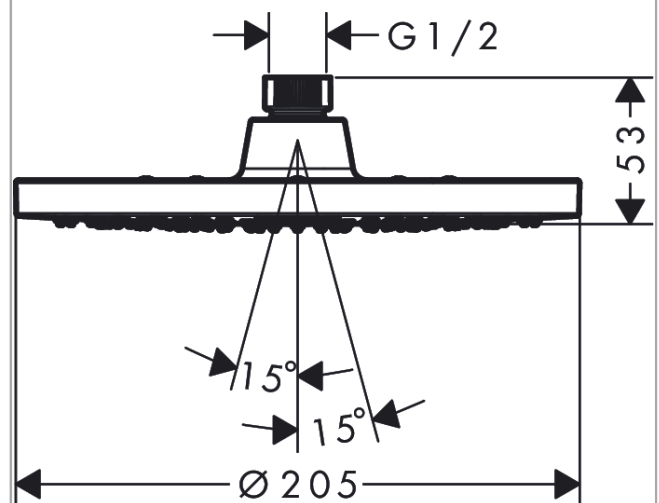

Vernis Blend

Overhead shower 200 1jet

Surfaces: **Matt Black** Article Number: **26271670**

Description

product features

- shower head size: 205 mm
- spray type: Rain
- ball-joint: overhead shower angle adjustable
- material spray disc: plastic
- maximum flow rate at 3 bar: 12,4 l/min
- minimum flow pressure: 1 bar
- overhead shower removable for cleaning
- installation: ceiling or wall
- connection thread G ½
- connection dimension: DN15

Technology

Product image

Scale drawing

Flowchart

The consumption was measured in combination with the appropriate fittings (thermostat/mixer/in-wall valve) to reflect actual application in practice.