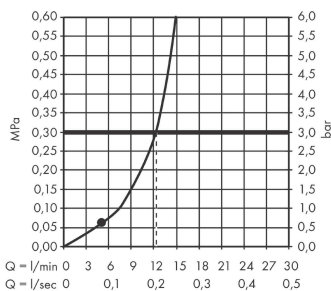

Vernis Blend

Overhead shower 200 1jet

Surfaces: **Matt Black** Article Number: **26271670**

Description

product features

- shower head size: 205 mm
- spray type: Rain
- ball-joint: overhead shower angle adjustable
- material spray disc: plastic
- maximum flow rate at 3 bar: 12,4 l/min
- minimum flow pressure: 1 bar
- overhead shower removable for cleaning
- installation: ceiling or wall
- connection thread G ½
- connection dimension: DN15

Technology

Product image

Scale drawing

Flowchart

The consumption was measured in combination with the appropriate fittings (thermostat/mixer/in-wall valve) to reflect actual application in practice.