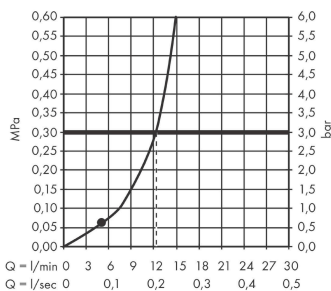

Vernis Shape

Overhead shower 230 1jet

Surfaces: **Chrome** Article Number: **26281000**

Description

product features

- shower head size: 230 x 170 mm
- spray type: Rain
- ball-joint: overhead shower angle adjustable
- material spray disc: plastic
- maximum flow rate at 3 bar: 12,4 l/min
- minimum flow pressure: 1 bar
- overhead shower removable for cleaning
- installation: ceiling or wall
- connection thread G 1/2
- connection dimension: DN15

Technology

Product image

Scale drawing

Flowchart

The consumption was measured in combination with the appropriate fittings (thermostat/mixer/ in-wall valve) to reflect actual application in practice.

Vernis Shape
 Overhead shower 230 1jet
 Surfaces: **Chrome** Article Number: **26281000**