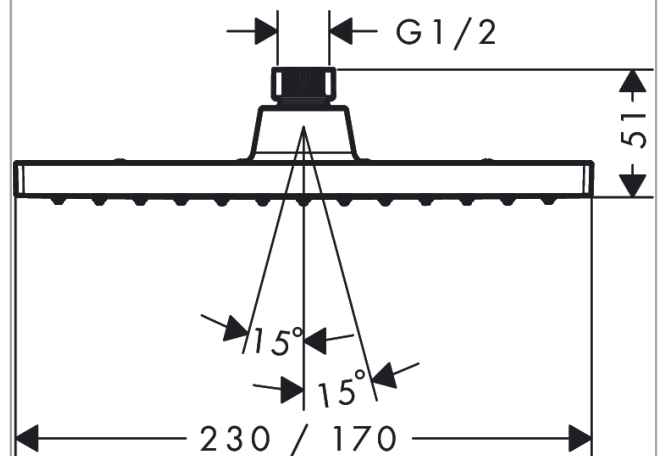

Vernis Shape

Overhead shower 230 1jet

Surfaces: **Chrome** Article Number: **26281000**

Description

product features

- shower head size: 230 x 170 mm
- spray type: Rain
- ball-joint: overhead shower angle adjustable
- material spray disc: plastic
- maximum flow rate at 3 bar: 12,4 l/min
- minimum flow pressure: 1 bar
- overhead shower removable for cleaning
- installation: ceiling or wall
- connection thread G 1/2
- connection dimension: DN15

Technology

Product image

Scale drawing

Flowchart

The consumption was measured in combination with the appropriate fittings (thermostat/mixer/ in-wall valve) to reflect actual application in practice.

Vernis Shape
 Overhead shower 230 1jet
 Surfaces: **Chrome** Article Number: **26281000**

Exploded Drawing

Year of production: >04/21

Vernis Shape

Overhead shower 230 1jet

Surfaces: **Chrome** Article Number: **26281000**

Spare part list

Year of production: >04/21

Pos.	Description	Article Number	Price	PU
1	filter packing	94246000	-	1