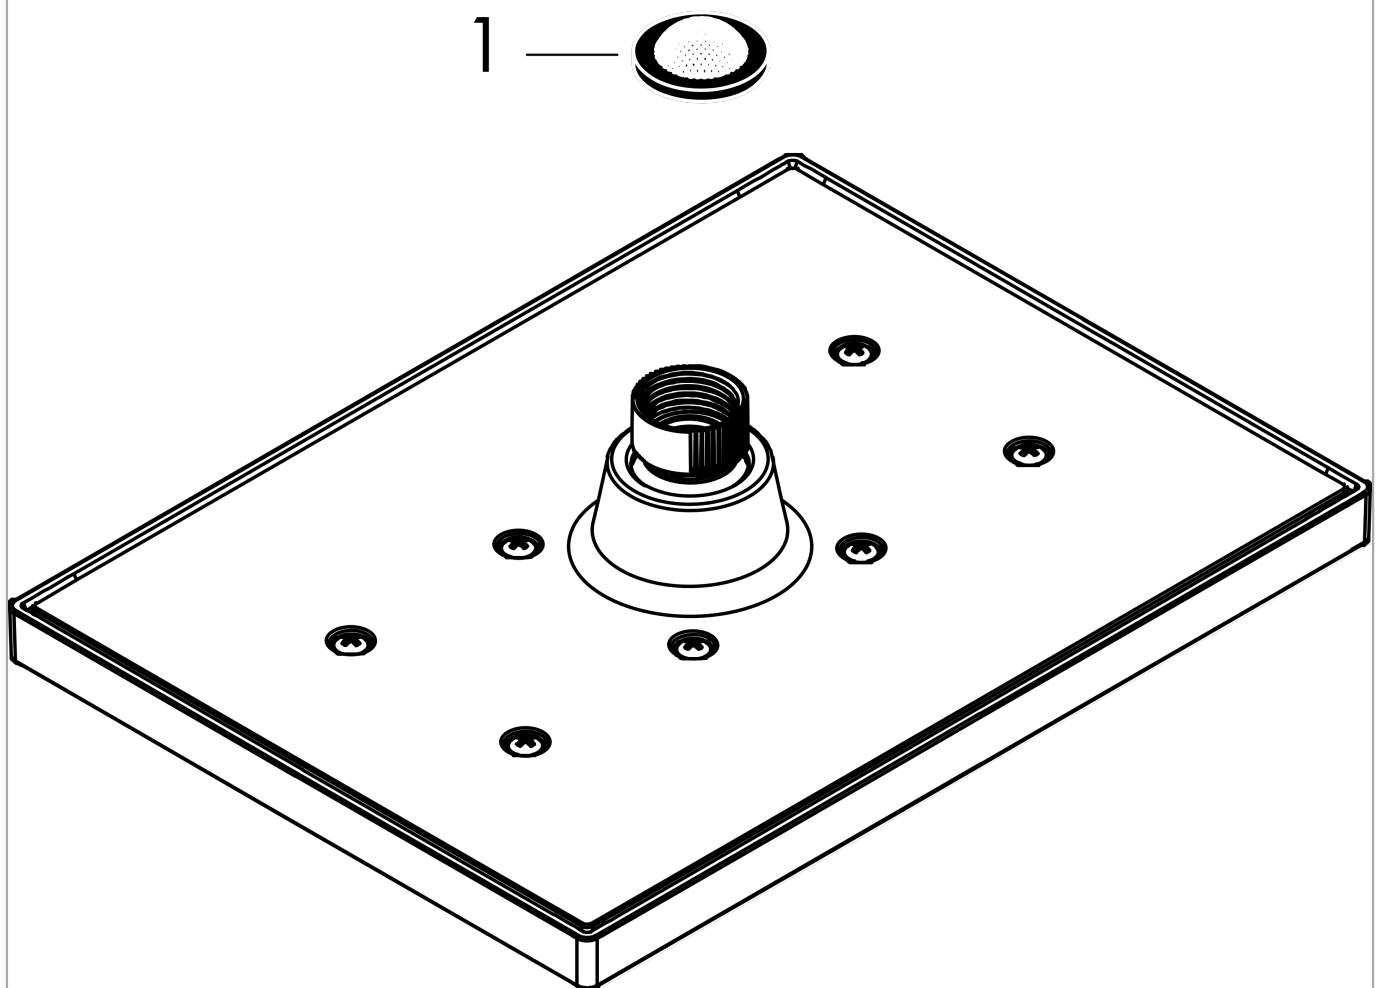

Vernis Shape

Overhead shower 230 1jet

Surfaces: **Chrome** Article Number: **26281000**

Description

product features

- shower head size: 230 x 170 mm
- spray type: Rain
- ball-joint: overhead shower angle adjustable
- material spray disc: plastic
- maximum flow rate at 3 bar: 12,4 l/min
- minimum flow pressure: 1 bar
- overhead shower removable for cleaning
- installation: ceiling or wall
- connection thread G 1/2
- connection dimension: DN15

Technology

Product image

Scale drawing

Flowchart

The consumption was measured in combination with the appropriate fittings (thermostat/mixer/ in-wall valve) to reflect actual application in practice.

Vernis Shape
 Overhead shower 230 1jet
 Surfaces: **Chrome** Article Number: **26281000**

Exploded Drawing

Year of production: >04/21

Vernis Shape

Overhead shower 230 1jet

Surfaces: **Chrome** Article Number: **26281000**

Spare part list

Year of production: >04/21

Pos.	Description	Article Number	Price	PU
1	filter packing	94246000	-	1