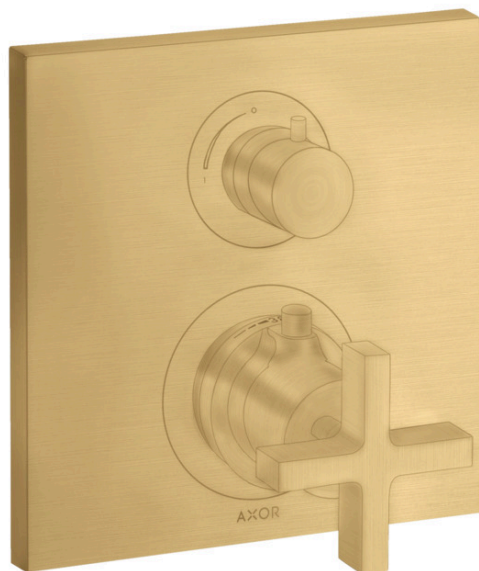

AXOR Citterio

Thermostat for concealed installation with shut-off valve and cross handle

Surfaces: **Brushed Gold Optic** Article Number: **39705250**

Description

product features

- 1 function
- maximum flow rate at 3 bar: 26 l/min
- thermostat cartridge, ceramic valves 90°
- safety lock at 40 °C
- temperature limitation adjustable
- with silencer
- connection type: basic set
- min. operating pressure: 1 bar
- max. operating pressure: 10 bar

Product image