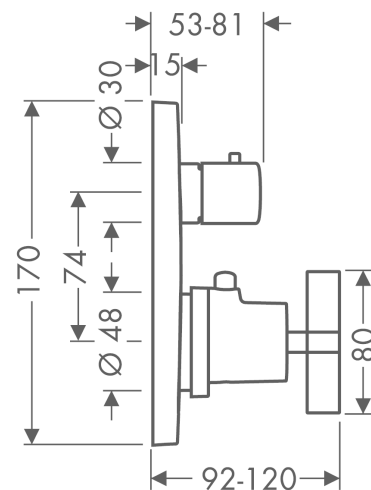

### Description

#### product features

- 1 function
- maximum flow rate at 3 bar: 26 l/min
- thermostat cartridge, ceramic valves 90°
- safety lock at 40 °C
- temperature limitation adjustable
- with silencer
- connection type: basic set
- min. operating pressure: 1 bar
- max. operating pressure: 10 bar

### Scale drawing