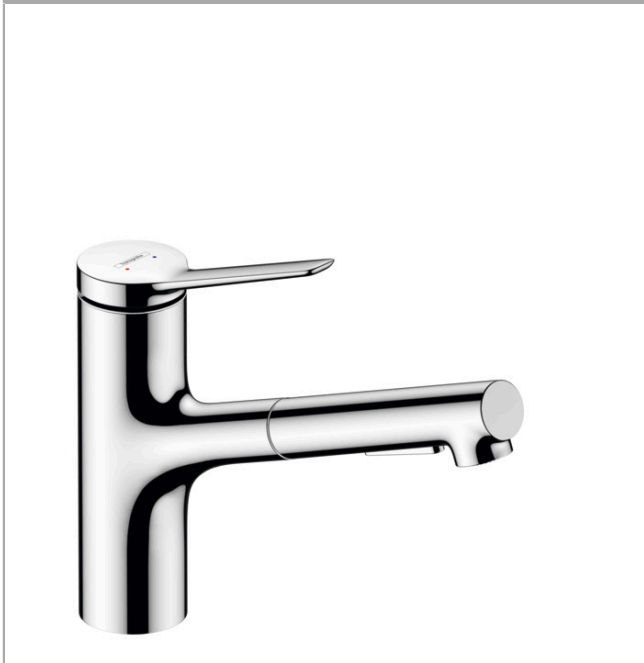

Zesis M33

Single lever kitchen mixer 150, pull-out spray, 2jet

Surfaces: **Chrome** Article Number: **74800000**

Description

product features

- ComfortZone 150
- swivel range 150°
- laminar spray, shower spray
- lockable shower spray, spray returns through pressing spray diverter and spray returns automatically through handle closing
- quick connect hose
- connection dimension: DN15
- maximum flow rate at 3 bar: 8,2 l/min
- ceramic cartridge
- connection type: G 3/8 connections
- temperature limitation adjustable
- integrated non-return valve
- suitable for continuous flow water heaters
- extension length up to 50 cm

Technology

Product image

Scale drawing

Zesis M33

Single lever kitchen mixer 150, pull-out spray, 2jet

Surfaces: **Chrome** Article Number: **74800000**

Flowchart