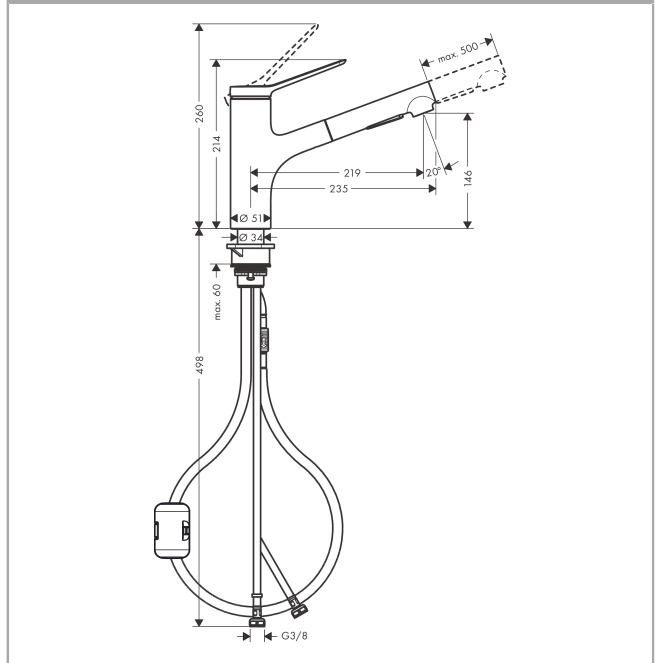

Zesis M33

Single lever kitchen mixer 150, pull-out spray, 2jet

Surfaces: **Chrome** Article Number: **74800000**

Description

product features

- ComfortZone 150
- swivel range 150°
- laminar spray, shower spray
- lockable shower spray, spray returns through pressing spray diverter and spray returns automatically through handle closing
- quick connect hose
- connection dimension: DN15
- maximum flow rate at 3 bar: 8,2 l/min
- ceramic cartridge
- connection type: G 3/8 connections
- temperature limitation adjustable
- integrated non-return valve
- suitable for continuous flow water heaters
- extension length up to 50 cm

Technology

Product image

Scale drawing

Zesis M33

Single lever kitchen mixer 150, pull-out spray, 2jet

Surfaces: **Chrome** Article Number: **74800000**

Flowchart