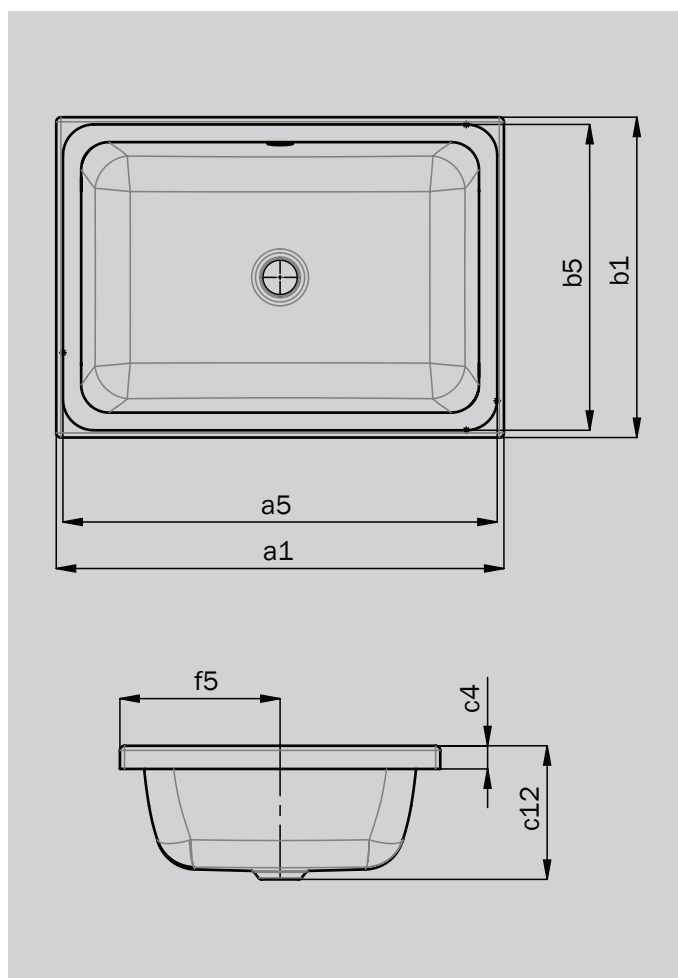

CAYONO S COUNTERTOP WASHBASIN

- Comfortable spaciousness thanks to the generous interior depth
- Puristic design completed by softly curved surfaces
- Generous radii make cleaning particularly easy
- Elegant solution - overflow cover outside the visible area
- made of KALDEWEI steel enamel

Similar illustration

Model		3189
External length	a_1	580 mm
Internal length	a_5	562 mm
External width	b_1	415 mm
Internal width	b_5	396 mm
Height of rim	c_4	30 mm
Distance basin surface to bottom edge of waste hole	c_{12}	173 mm
Distance rear edge to centre of waste hole	f_5	208 mm
Net weight		10 kg