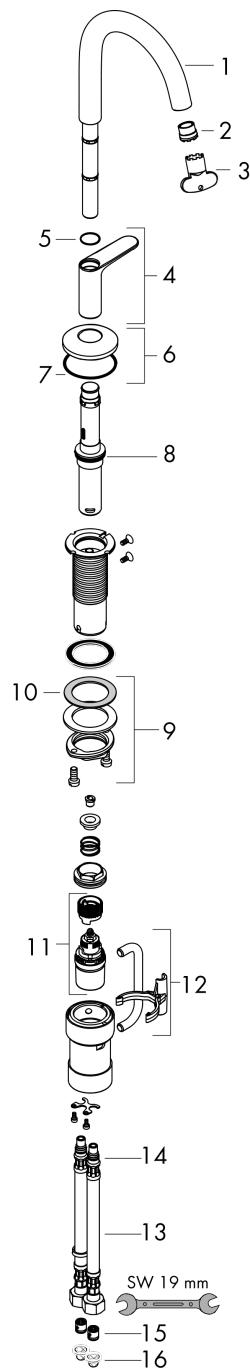

AXOR One
Basin mixer Select 140 with push-open waste set
 Surfaces: **Chrome** Article Number: **48010000**

product features

- consists of: Basin mixer, waste set
- ComfortZone 140
- projection: 122 mm
- spout height: 140 mm
- spray type: normal spray
- maximum flow rate at 3 bar: 5 l/min
- Select cartridge with temperature control
- temperature limitation adjustable
- suitable for continuous flow water heaters
- push-open waste set G 1¼
- material waste set: metal
- connection type: G ¾ connections
- connection dimension: DN15
- cold water in middle position

Technology

Design awards

Certificates

Product image

Scale drawing

AXOR One
Basin mixer Select 140 with push-open waste set
Surfaces: **Chrome** Article Number: **48010000**

Flowchart

AXOR One
Basin mixer Select 140 with push-open waste set
Surfaces: **Chrome** Article Number: **48010000**

Exploded Drawing

Year of production: >04/21

AXOR One
Basin mixer Select 140 with push-open waste set
 Surfaces: **Chrome** Article Number: **48010000**

Spare part list

Year of production: >04/21

Pos.		Article Number	Price	PU
1	spout cpl.	94233000	€ 100,44	1
2	aerator cpl.	93118000	€ 22,37	1
3	special tool	98987000	€ 8,45	1
4	handle	94238000	€ 124,95	1
5	-	94259000	€ 3,21	1
6	escutcheon	93998000	€ 35,94	1
7	O-Ring 46x2	98195000	€ 3,21	1
8	O-ring 24x2,5	98145000	€ 3,21	1
9	fixing set (Ø 32)	13961000	€ 22,37	1
10	lever collar	97548000	€ 3,21	1
11	cartridge, assy	92529000	€ 100,44	1
12	connection angel	94262000	€ 57,12	1
13	connection hose 450 mm M8x0,75 G3/8	93405000	€ 35,94	1
14	O-ring 7x1,5	98422000	€ 3,21	1
15	non return valve DW 10	96456000	€ 8,45	1
16	filter packing	95291000	€ 11,31	1
a	push-open waste set	50100000	-	1
b	fixation extension 35 mm	13898000	€ 70,57	1