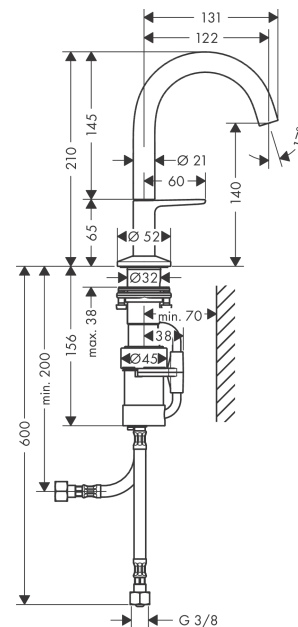

AXOR One
Basin mixer Select 140 with push-open waste set
 Surfaces: **Chrome** Article Number: **48010000**

product features

- consists of: Basin mixer, waste set
- ComfortZone 140
- projection: 122 mm
- spout height: 140 mm
- spray type: normal spray
- maximum flow rate at 3 bar: 5 l/min
- Select cartridge with temperature control
- temperature limitation adjustable
- suitable for continuous flow water heaters
- push-open waste set G 1¼
- material waste set: metal
- connection type: G ¾ connections
- connection dimension: DN15
- cold water in middle position

Technology

Design awards

Certificates

Product image

Scale drawing

AXOR One
Basin mixer Select 140 with push-open waste set
Surfaces: **Chrome** Article Number: **48010000**

Flowchart

AXOR One
Basin mixer Select 140 with push-open waste set
Surfaces: **Chrome** Article Number: **48010000**

Exploded Drawing

Year of production: >04/21

AXOR One
Basin mixer Select 140 with push-open waste set
 Surfaces: **Chrome** Article Number: **48010000**

Spare part list

Year of production: >04/21

Pos.		Article Number	Price	PU
1	spout cpl.	94233000	€ 100,44	1
2	aerator cpl.	93118000	€ 22,37	1
3	special tool	98987000	€ 8,45	1
4	handle	94238000	€ 124,95	1
5	-	94259000	€ 3,21	1
6	escutcheon	93998000	€ 35,94	1
7	O-Ring 46x2	98195000	€ 3,21	1
8	O-ring 24x2,5	98145000	€ 3,21	1
9	fixing set (Ø 32)	13961000	€ 22,37	1
10	lever collar	97548000	€ 3,21	1
11	cartridge, assy	92529000	€ 100,44	1
12	connection angel	94262000	€ 57,12	1
13	connection hose 450 mm M8x0,75 G3/8	93405000	€ 35,94	1
14	O-ring 7x1,5	98422000	€ 3,21	1
15	non return valve DW 10	96456000	€ 8,45	1
16	filter packing	95291000	€ 11,31	1
a	push-open waste set	50100000	-	1
b	fixation extension 35 mm	13898000	€ 70,57	1