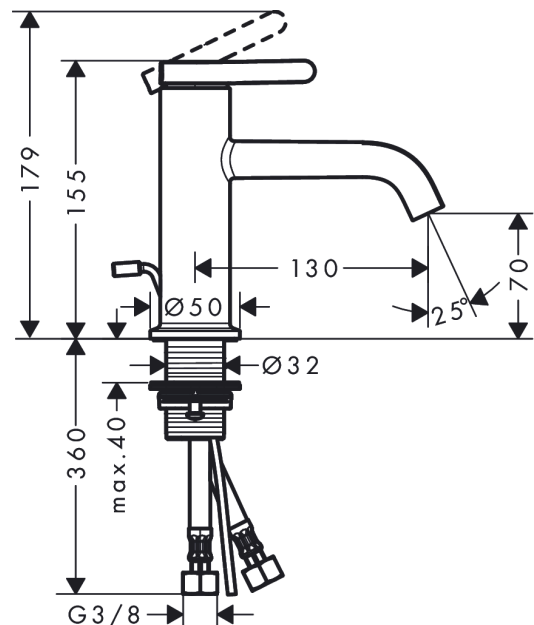

AXOR One
Single lever basin mixer 70 with lever handle and pop-up waste set
 Surfaces: **Chrome** Article Number: **48000000**

product features

- consists of: single lever basin mixer, waste set
- ComfortZone 70
- projection: 130 mm
- spout height: 70 mm
- spray type: normal spray
- maximum flow rate at 3 bar: 5 l/min
- ceramic cartridge
- temperature limitation adjustable
- suitable for continuous flow water heaters
- pop-up waste set G 1¼
- material waste set: metal
- connection type: G ¾ connections
- connection dimension: DN15

Technology

Design awards

Certificates

Product image

Scale drawing

AXOR One

Single lever basin mixer 70 with lever handle and pop-up waste set

Surfaces: **Chrome** Article Number: **4800000**

Flowchart

AXOR One
Single lever basin mixer 70 with lever handle and pop-up waste set
 Surfaces: **Chrome** Article Number: **48000000**

Exploded Drawing

Year of production: >04/21

AXOR One
Single lever basin mixer 70 with lever handle and pop-up waste set
 Surfaces: **Chrome** Article Number: **48000000**

Spare part list

Year of production: >04/21

Pos.		Article Number	Price	PU
1	handle	93968000	€ 44,63	1
2	hollow set screw M5x5	98446000	€ 3,21	1
3	flange	93737000	€ 35,94	1
4	cartridge, assy	93760000	€ 86,16	1
5	seal	93383000	€ 11,31	1
6	nut	92926000	€ 13,92	1
7	O-ring 30x1,5	98433000	€ 3,21	1
8	O-ring 29x2	98391000	€ 3,21	1
9	O-ring 25x1,5	98146000	€ 3,21	1
10	adapter for cartridge	98866000	€ 28,20	1
11	O-ring 23x2	98398000	€ 3,21	1
12	aerator cpl.	93118000	€ 22,37	1
13	special tool	98987000	€ 8,45	1
14	fixing set (Ø 32)	13961000	€ 22,37	1
15	lever collar	97548000	€ 3,21	1
16	O-ring 7x1,5	98422000	€ 3,21	1
17	connection hose 450 mm M8x0,75 G3/8	97206000	€ 28,20	1
18	pull rod	96923000	€ 28,20	1
a	pop up waste	51302000	-	1
b	fixation extension 35 mm	13898000	€ 70,57	1