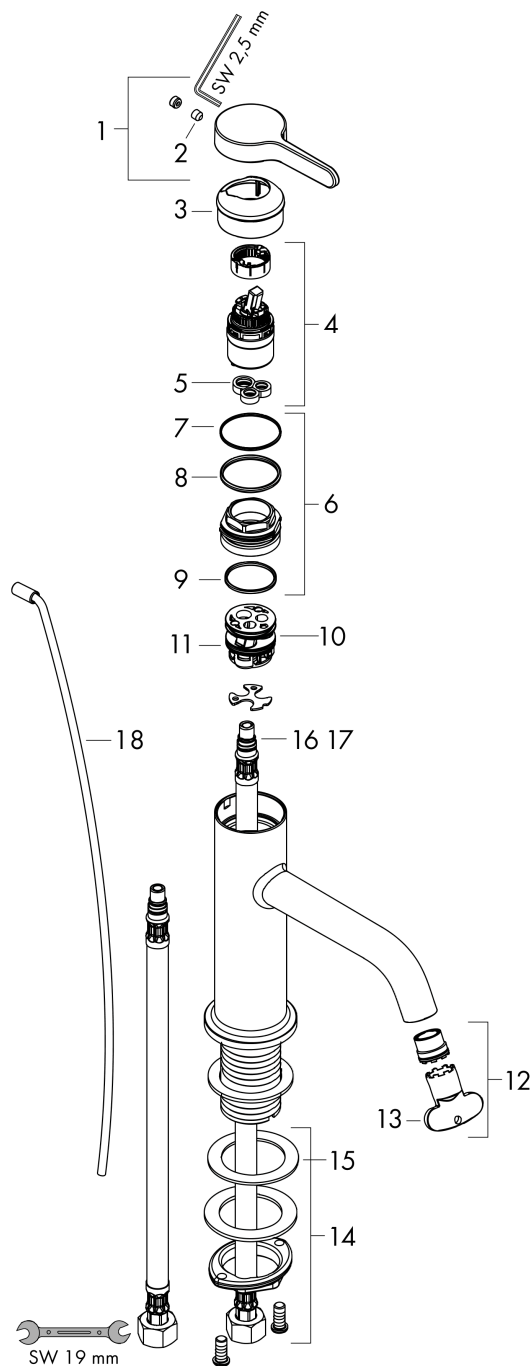

AXOR One
Single lever basin mixer 70 with lever handle and pop-up waste set
 Surfaces: **Chrome** Article Number: **48000000**

product features

- consists of: single lever basin mixer, waste set
- ComfortZone 70
- projection: 130 mm
- spout height: 70 mm
- spray type: normal spray
- maximum flow rate at 3 bar: 5 l/min
- ceramic cartridge
- temperature limitation adjustable
- suitable for continuous flow water heaters
- pop-up waste set G 1¼
- material waste set: metal
- connection type: G ¾ connections
- connection dimension: DN15

Technology

Design awards

Certificates

Product image

Scale drawing

AXOR One

Single lever basin mixer 70 with lever handle and pop-up waste set

Surfaces: **Chrome** Article Number: **4800000**

Flowchart

AXOR One
Single lever basin mixer 70 with lever handle and pop-up waste set
 Surfaces: **Chrome** Article Number: **48000000**

Exploded Drawing

Year of production: >04/21

AXOR One
Single lever basin mixer 70 with lever handle and pop-up waste set
 Surfaces: **Chrome** Article Number: **48000000**

Spare part list

Year of production: >04/21

Pos.		Article Number	Price	PU
1	handle	93968000	€ 44,63	1
2	hollow set screw M5x5	98446000	€ 3,21	1
3	flange	93737000	€ 35,94	1
4	cartridge, assy	93760000	€ 86,16	1
5	seal	93383000	€ 11,31	1
6	nut	92926000	€ 13,92	1
7	O-ring 30x1,5	98433000	€ 3,21	1
8	O-ring 29x2	98391000	€ 3,21	1
9	O-ring 25x1,5	98146000	€ 3,21	1
10	adapter for cartridge	98866000	€ 28,20	1
11	O-ring 23x2	98398000	€ 3,21	1
12	aerator cpl.	93118000	€ 22,37	1
13	special tool	98987000	€ 8,45	1
14	fixing set (Ø 32)	13961000	€ 22,37	1
15	lever collar	97548000	€ 3,21	1
16	O-ring 7x1,5	98422000	€ 3,21	1
17	connection hose 450 mm M8x0,75 G3/8	97206000	€ 28,20	1
18	pull rod	96923000	€ 28,20	1
a	pop up waste	51302000	-	1
b	fixation extension 35 mm	13898000	€ 70,57	1