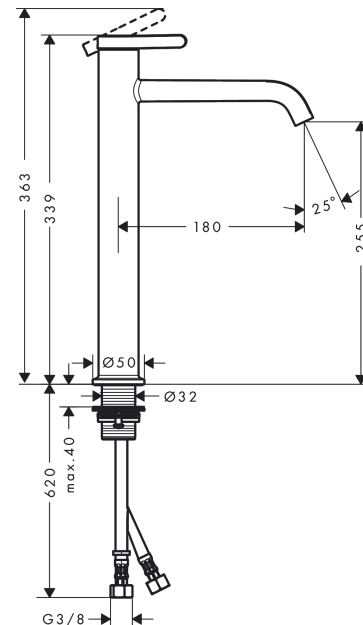

### product features

- consists of: single lever basin mixer, waste set
- ComfortZone 260
- projection: 180 mm
- spout height: 255 mm
- spray type: normal spray
- maximum flow rate at 3 bar: 5 l/min
- ceramic cartridge
- temperature limitation adjustable
- suitable for continuous flow water heaters
- non-closing waste set
- material waste set: metal
- connection type: G 3/8 connections
- connection dimension: DN15

### Scale drawing

**AXOR One**  
**Single lever basin mixer 260 with lever handle and waste set**  
Surfaces: **Chrome** Article Number: **48002000**