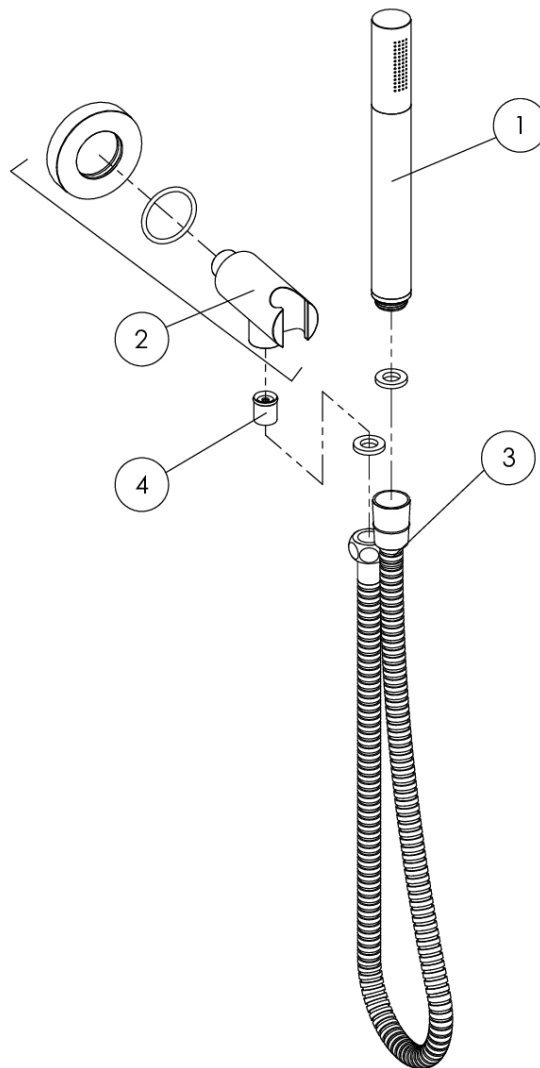

### 100 1670 Hand shower set

with integrated wall elbow 1/2" with bracket, with flexible metal hose 1500 mm, with metallic hand shower, intrinsically safe against backflow, chrome

#### PRODUCT IMAGE

**100 1670 Hand shower set**

with integrated wall elbow 1/2" with bracket, with flexible metal hose 1500 mm, with metallic hand shower, intrinsically safe against backflow, chrome

TECHNICAL DRAWING

**100 1670 Hand shower set**

with integrated wall elbow 1/2" with bracket, with flexible metal hose 1500 mm, with metallic hand shower, intrinsically safe against backflow, chrome

EXPLODED VIEW

PartNo	DE	EN	
1	099 9655	Metall - Handbrause komplett, Chrom	metal hand shower complete, chrome
2	100 1667	Wandhalter mit integriertem Anschlussbogen, Chrom	Shower wall bracket with integrated wall elbow, chrome
3	099 9415	Metall-Brauseschlauch Ø1/2 x konus 1/2", 1,5 m, Chrom	metal shower hose Ø1/2 x conus 1/2", 1,54m, chrome
4	099 9160	Rückflußverhinder Ø14 mm	back flow preventer Ø14mm
			100 1670
			10.08.2022
			STEINBERG
			