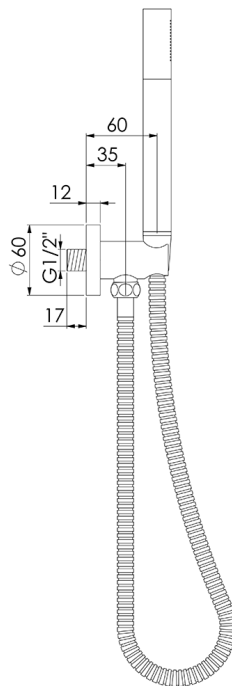

### 100 1670 Hand shower set

with integrated wall elbow 1/2" with bracket, with flexible metal hose 1500 mm, with metallic hand shower, intrinsically safe against backflow, chrome

#### PRODUCT IMAGE

**100 1670 Hand shower set**

with integrated wall elbow 1/2" with bracket, with flexible metal hose 1500 mm, with metallic hand shower, intrinsically safe against backflow, chrome

TECHNICAL DRAWING

**100 1670 Hand shower set**

with integrated wall elbow 1/2" with bracket, with flexible metal hose 1500 mm, with metallic hand shower, intrinsically safe against backflow, chrome

EXPLODED VIEW

PartNo	DE	EN	
1	099 9655	Metall - Handbrause komplett, Chrom	metal hand shower complete, chrome
2	100 1667	Wandhalter mit integriertem Anschlussbogen, Chrom	Shower wall bracket with integrated wall elbow, chrome
3	099 9415	Metall-Brauseschlauch Ø1/2 x konus 1/2", 1,5 m, Chrom	metal shower hose Ø1/2 x conus 1/2", 1,54m, chrome
4	099 9160	Rückflußverhinder Ø14 mm	back flow preventer Ø14mm
			100 1670
			10.08.2022
			STEINBERG
			