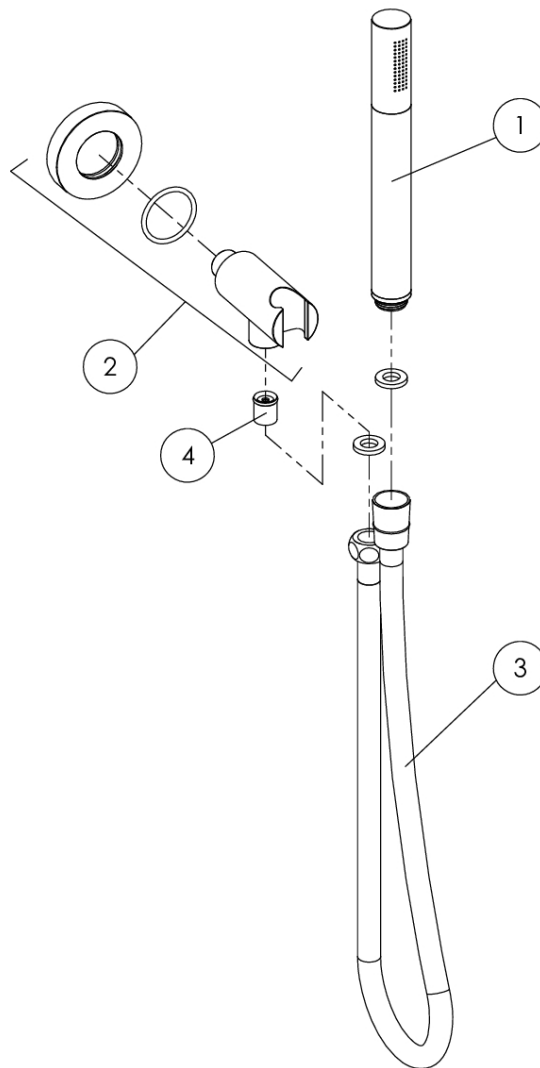

100 1670 S Hand shower set

with integrated wall elbow 1/2" with bracket, with flexible plastic hose 1500 mm, with metallic hand shower, intrinsically safe against backflow, matt black

PRODUCT IMAGE

100 1670 S Hand shower set

with integrated wall elbow 1/2" with bracket, with flexible plastic hose 1500 mm, with metallic hand shower, intrinsically safe against backflow, matt black

TECHNICAL DRAWING

100 1670 S Hand shower set

with integrated wall elbow 1/2" with bracket, with flexible plastic hose 1500 mm, with metallic hand shower, intrinsically safe against backflow, matt black

EXPLODED VIEW

| PartNo | DE | EN | |
|--------|---|---|---|
| 1 | 099 9655 S Metall - Handbrause komplett, Matt Black | metal hand shower complete, matt black | 100 1670 S |
| 2 | 100 1667 S Wandhalter mit integriertem Anschlussbogen, Matt Black | Shower wall bracket with integrated wall elbow, m.black | |
| 3 | 099 9417 S PVC-Brauseschlauch Ø1/2"xConus 1/2", 1,5m, Matt Black | plastic shower hose Ø1/2"xConus 1/2", 1,5m, matt black | |
| 4 | 099 9160 Rückflußverhinder Ø14 mm | back flow preventer Ø14mm | |
| | | | 18.08.2022 |
| | | | |
| | | | STEINBERG |
| | | |  |