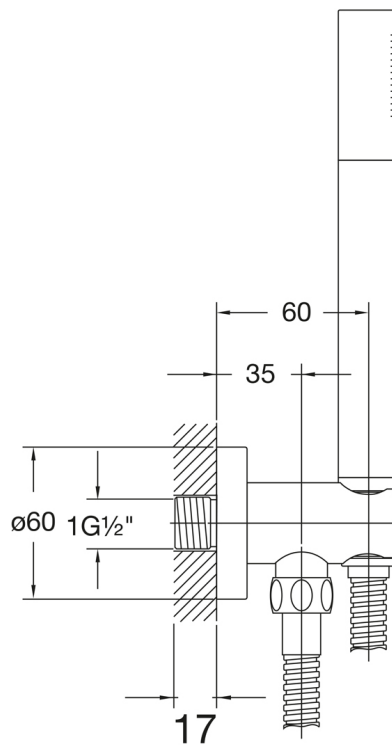

100 1670 S Hand shower set

with integrated wall elbow 1/2" with bracket, with flexible plastic hose 1500 mm, with metallic hand shower, intrinsically safe against backflow, matt black

PRODUCT IMAGE

100 1670 S Hand shower set

with integrated wall elbow 1/2" with bracket, with flexible plastic hose 1500 mm, with metallic hand shower, intrinsically safe against backflow, matt black

TECHNICAL DRAWING

100 1670 S Hand shower set

with integrated wall elbow 1/2" with bracket, with flexible plastic hose 1500 mm, with metallic hand shower, intrinsically safe against backflow, matt black

EXPLODED VIEW

| PartNo | DE | EN | |
|--------|---|---|---|
| 1 | 099 9655 S Metall - Handbrause komplett, Matt Black | metal hand shower complete, matt black | 100 1670 S |
| 2 | 100 1667 S Wandhalter mit integriertem Anschlussbogen, Matt Black | Shower wall bracket with integrated wall elbow, m.black | |
| 3 | 099 9417 S PVC-Brauseschlauch Ø1/2"xConus 1/2", 1,5m, Matt Black | plastic shower hose Ø1/2"xConus 1/2", 1,5m, matt black | |
| 4 | 099 9160 Rückflußverhinder Ø14 mm | back flow preventer Ø14mm | |
| | | | 18.08.2022 |
| | | | |
| | | | STEINBERG |
| | | |  |