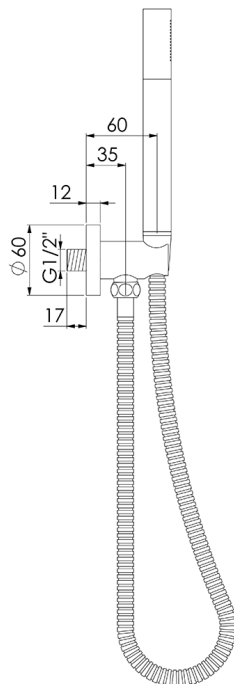

**100 1670 RG Hand shower set**

with integrated wall elbow 1/2" with bracket, with flexible metal hose 1500 mm, with metallic hand shower, intrinsically safe against backflow, rose gold

PRODUCT IMAGE

**100 1670 RG Hand shower set**

with integrated wall elbow 1/2" with bracket, with flexible metal hose 1500 mm, with metallic hand shower, intrinsically safe against backflow, rose gold

TECHNICAL DRAWING

**100 1670 RG Hand shower set**

with integrated wall elbow 1/2" with bracket, with flexible metal hose 1500 mm, with metallic hand shower, intrinsically safe against backflow, rose gold

EXPLODED VIEW

PartNo	DE	EN	
1	099 9655 RG Metall - Handbrause komplett, Rosé Gold	metal hand shower complete, rosé gold	
2	100 1667 RG Wandhalter mit integriertem Anschlussbogen, Rosé Gold	Shower wall bracket with integrated wall elbow, rosé gold	100 1670 RG
3	099 9415 RG Metall-Brauseschlauch Ø1/2 x konus 1/2", 1,5 m, Rosé Gold	metal shower hose Ø1/2 x conus 1/2", 1,54m, rosé gold	
4	099 9160 Rückflußverhinder Ø14 mm	back flow preventer Ø14mm	
			18.08.2022
			STEINBERG
			