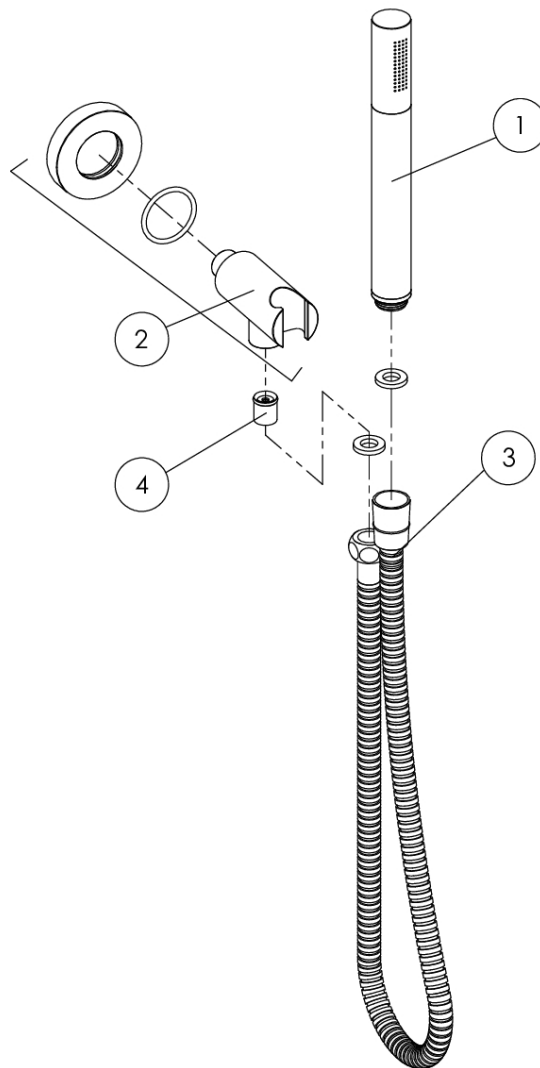

**100 1670 RG Hand shower set**

with integrated wall elbow 1/2" with bracket, with flexible metal hose 1500 mm, with metallic hand shower, intrinsically safe against backflow, rose gold

PRODUCT IMAGE

**100 1670 RG Hand shower set**

with integrated wall elbow 1/2" with bracket, with flexible metal hose 1500 mm, with metallic hand shower, intrinsically safe against backflow, rose gold

TECHNICAL DRAWING

**100 1670 RG Hand shower set**

with integrated wall elbow 1/2" with bracket, with flexible metal hose 1500 mm, with metallic hand shower, intrinsically safe against backflow, rose gold

EXPLODED VIEW

PartNo	DE	EN	
1	099 9655 RG Metall - Handbrause komplett, Rosé Gold	metal hand shower complete, rosé gold	
2	100 1667 RG Wandhalter mit integriertem Anschlussbogen, Rosé Gold	Shower wall bracket with integrated wall elbow, rosé gold	100 1670 RG
3	099 9415 RG Metall-Brauseschlauch Ø1/2 x konus 1/2", 1,5 m, Rosé Gold	metal shower hose Ø1/2 x conus 1/2", 1,54m, rosé gold	
4	099 9160 Rückflußverhinder Ø14 mm	back flow preventer Ø14mm	
			18.08.2022
			STEINBERG
			