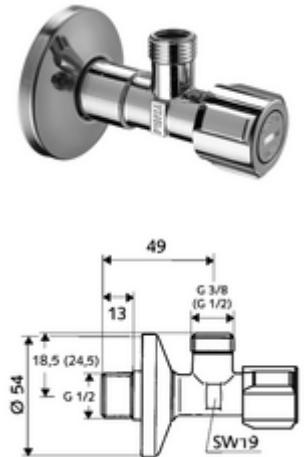

Article number: 05 431 06 99

Angle valve with regulating function COMFORT with filter

With COMFORT handle. To protect high-quality fittings, e.g. electronically controlled fittings. According to DIN 3227.

Scope of delivery

- Angle valve
  - COMFORT handle
  - Filter (mesh gauge: 250 µm)
  - Long push rod
- Push rosette Ø 54 mm

Technical data

- Material: Brass, conform to German drinking water regulations
- Surface: Chrome
- Connection: DN 15 G 1/2 AG
- Outlet: DN 15 G 1/2 AG
- Certificates: P-IX 198/IA, ACS, WRAS applied
- Noise class: I
- Flow class: A

Delivery data

- Weight: 0,20 kg/Piece
- Packing unit: 60

Hint