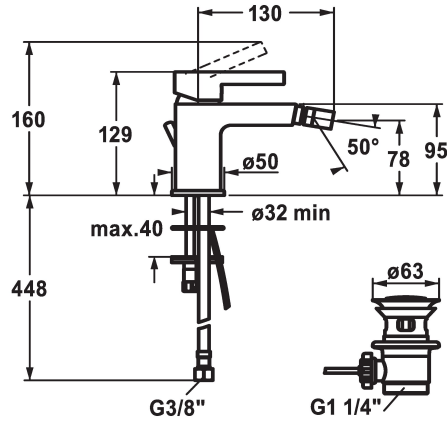

KWC FIT Lever mixer - Bidet

Modell-Linie: FIT
Taps | Manual taps

KWC-No.

13.541.041.000FL

all chrome, A 130, flexible connection hoses, with pop-up valve

- Fixed spout
 - ball joint aerator Neoperl® Perlator®
- KWC cartridge M 35 OP
 - with ceramic discs
 - flow rate and temperature continuously variable
 - temperature limitation

- Flexible connection hoses 3/8"
 - Fastening by means of stud bolt M8 x 1
 - Mounting hole size $\varnothing 35$ mm
- Flow rate 5 l/min (3 bar)
Acoustic group I

NEW