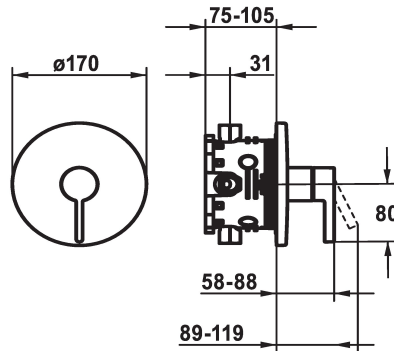

#### KWC-No.

**21.544.502.000**  
all chrome, Trim kit

- Outflow top or below
- KWC cartridge M 35 H
  - with ceramic discs
  - flow rate and temperature continuously variable
- Scope of delivery:
  - Function unit, lever, cap, sleeve, cover plate, holder for escutcheon

- Fastening of the cover plate without screws
  - To be ordered separately:
    - Unit for concealed installation KWC BLUEBOX®
    - 1/2", without shut-off valve, 39.999.900.931
    - 3/4" (1/2"), with shut-off valve, 39.999.910.931
- Flow rate 17 l/min (3 bar)  
Acoustic group I