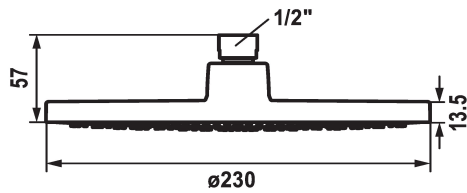

KWC FIT Shower head

Modell-Linie: FIT
Showers | Shower heads

KWC-No.

26.000.222.000
all chrome, D 230

- Made of plastic
- With ball joint
- Cleaning-friendly faceplate
- spajet
- Connecting thread 1/2"
- To be ordered separately:
 - Bracket
- Flow rate 10 l/min (3 bar)