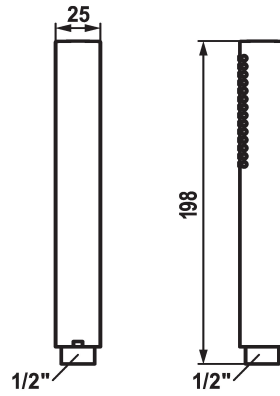

## KWC FIT-X Baton shower slim

Modell-Linie: FIT | 26.000.103.000 ++  
Showers | Hand showers

### KWC-No.

---

**26.000.103.000**  
all chrome

---

**26.000.103.176**  
matt black

---

**26.000.103.700**  
stainless steel

---

- Made of brass (000 and 176), made of stainless steel (700)
- TouchProtect - anti-scald protection thanks to the "double skin" principle
- Cleaning-friendly faceplate
- fitjet
- Connecting thread 1/2"
- Flow rate 8 l/min (3 bar)