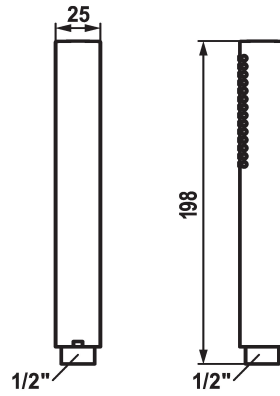

KWC FIT-X Baton shower slim

Modell-Linie: FIT | 26.000.103.000 ++
Showers | Hand showers

KWC-No.

26.000.103.000
all chrome

26.000.103.176
matt black

26.000.103.700
stainless steel

- Made of brass (000 and 176), made of stainless steel (700)
- TouchProtect - anti-scald protection thanks to the "double skin" principle
- Cleaning-friendly faceplate
- fitjet
- Connecting thread 1/2"
- Flow rate 8 l/min (3 bar)