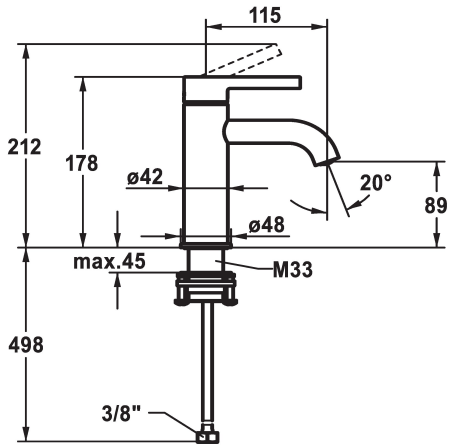

KWC BEVO Lever mixer - Basin

Modell-Linie: BEVO

Taps | Manual taps

KWC-No.

12.421.051.177FL

brushed steel, A 115, flexible connection hoses, without pop-up valve

12.421.641.177FL

brushed steel, A 115, flexible connection hoses, with Push Open

- EcoProtect - water-saving device
- Fixed spout
 - Neoperl® Caché® CS, Coin Slot
- KWC cartridge M 35 OP
 - with ceramic discs
 - flow rate and temperature continuously variable
 - temperature limitation
- Flexible connection hoses 3/8"
- QuickInstallation - Fastening via threaded connection with locking screws
- Mounting hole size $\varnothing 35$ mm
- Flow rate 5 l/min (3 bar)
Acoustic group I