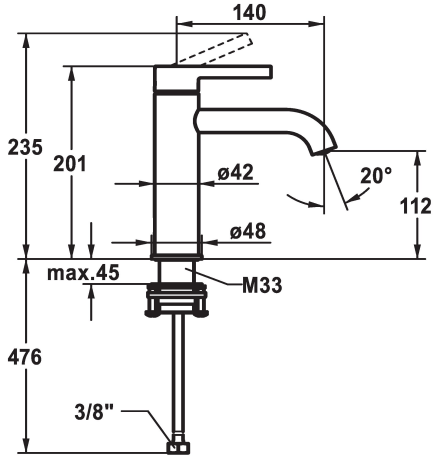

KWC BEVO Lever mixer - Basin

Modell-Linie: BEVO

Taps | Manual taps

KWC-No.

12.421.052.176FL

matt black, A 140, flexible connection hoses, without pop-up valve

12.421.642.176FL

matt black, A 140, flexible connection hoses, with Push Open

- EcoProtect - water-saving device
- Fixed spout
 - Neoperl® Caché® CS, Coin Slot
- OptimalSpace - ample space for washing or working
- KWC cartridge M 35 OP
 - with ceramic discs
 - flow rate and temperature continuously variable
- temperature limitation
- Flexible connection hoses 3/8"
- QuickInstallation - Fastening via threaded connection with locking screws
- Mounting hole size ø35 mm
- Flow rate 5 l/min (3 bar)
- Acoustic group I