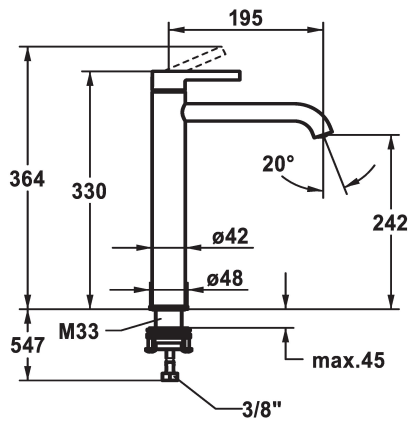

## KWC BEVO Lever mixer - Basin

**Modell-Linie: BEVO**  
Taps | Manual taps

### KWC-No.

**12.421.093.177FL**

brushed steel, A 195, flexible connection hoses, without pop-up valve

- For top-mounted basins
  - EcoProtect - water-saving device
  - Fixed spout
    - Neoperl® Caché® CS, Coin Slot
  - OptimalSpace - ample space for washing or working
  - KWC cartridge M 35 OP
    - with ceramic discs
    - flow rate and temperature continuously variable
  - temperature limitation
  - Flexible connection hoses 3/8"
  - QuickInstallation - Fastening via threaded connection with locking screws
  - Mounting hole size ø35 mm
  - Flow rate 5 l/min (3 bar)
- Acoustic group I