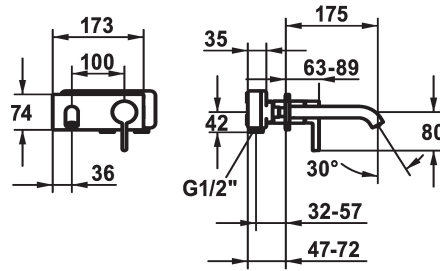

KWC BEVO

Trim kit - Lever mixer - Basin

Modell-Linie: **BEVO** | 11.422.033.177 ++

Taps | Manual taps

KWC-No.

11.422.033.177

brushed steel, A 175, Trim kit

11.422.034.177

brushed steel, A 225, Trim kit

spout projection

175 mm

225 mm

- EcoProtect - water-saving device
- Fixed spout
 - Neoperl® Caché® CS, Coin Slot
- OptimalSpace - ample space for washing or working
- KWC cartridge M 35 H
 - with ceramic discs
 - flow rate and temperature continuously variable

- To be ordered separately:
 - Unit for concealed installation ½" 39.001.401.931
- To be ordered separately (optional or if necessary):
 - Extension set 20 mm Z.536.333
- Flow rate 5 l/min (3 bar)
Acoustic group I

Technical Data

spout projection

175 mm