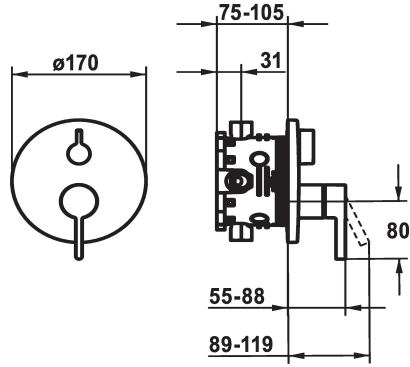

KWC BEVO

Trim kit - Lever mixer - Tub

Modell-Linie: BEVO | 20.424.500.177 ++

Showers | Exposed bath mixer

KWC-No.

20.424.500.177

brushed steel, Trim kit

20.424.510.177

brushed steel, Trim kit, with vacuum breaker

- Outflow top and below
- Turning handle for diverter
- KWC cartridge M 35 H
 - with ceramic discs
 - flow rate and temperature continuously variable
- Scope of delivery:
 - Function unit, lever, cap, sleeve, cover plate, holder for escutcheon, diverter

- Fastening of the cover plate without screws
- To be ordered separately:
 - Unit for concealed installation KWC BLUEBOX®
 - 1/2", without shut-off valve, 39.999.900.931
 - 3/4" (1/2"), with shut-off valve, 39.999.910.931
 - 3/4", with shut-off valve, 39.999.930.931
- Flow rate 18 l/min (3 bar)
- Acoustic group I