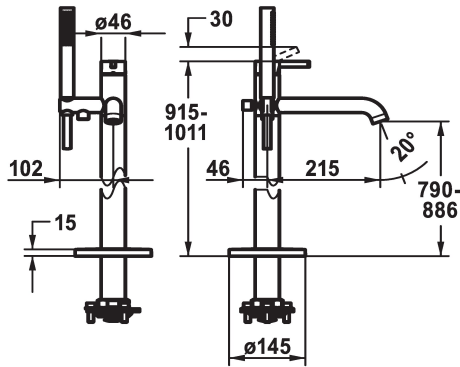

KWC BEVO Lever mixer - Tub

Modell-Linie: BEVO
Showers | Exposed bath mixer

KWC-No.

20.421.093.177

brushed steel, A 215, with hand shower and hose

- For freestanding tub
- Integrated check valve in the hose outlet
- with shower holder
- Fixed spout
 - Neoperl® SLIM®
- KWC cartridge M 35 OP
 - with ceramic discs
 - flow rate and temperature continuously variable
 - temperature limitation
- Scope of delivery:
 - Hand shower KWC FIT-X slim 26.000.103.177
 - Shower hose 1500 mm, plastic 26.001.033.177
- To be ordered separately:
 - Unit for concealed installation 39.000.602.931
- Flow rate 21 l/min (3 bar)
Acoustic group II
Spray outlet: Flow rate 12 l/min (3 bar)
Spray outlet: Acoustic group I