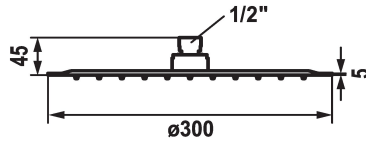

## KWC PIATTO-X R Shower head

**Modell-Linie: PIATTO | 26.000.215.176 ++**  
Showers | Shower heads

### KWC-No.

---

**26.000.215.176**  
matt black, D 300

---

**26.000.215.700**  
stainless steel, D 300

---

- Made of stainless steel
- With ball joint
- Cleaning-friendly faceplate
- spajet
- Connecting thread 1/2"
- To be ordered separately:
  - Bracket
- Flow rate 18 l/min (3 bar)