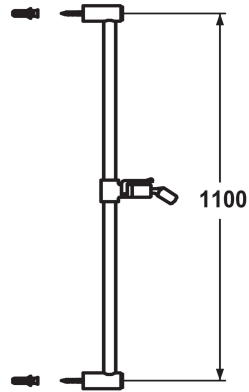

KWC FIT Sliding wall bar

Modell-Linie: FIT | K.26.99.02.176 ++
Showers | Complementary parts showers

KWC-No.

K.26.99.02.176
matt black, L 1100

K.26.99.02.177
brushed steel, L 1100

- "The original"
- Made of brass
- KWC ball joint bracket, elevation adjustment lockable
- Tube diameter 18 mm