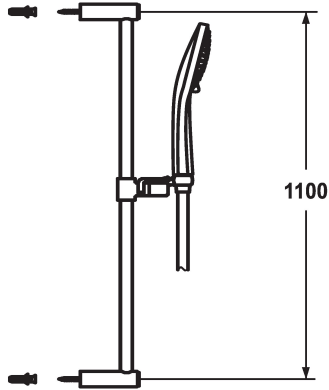

## KWC SHOWERCULTURE Sliding wall bar kit fit

#### KWC-No.

**26.003.522.000**  
all chrome, L 1100

- Ball joint bracket, elevation adjustment lockable
- Tube diameter 18 mm
- Cleaning-friendly faceplate
- three different setting options
  - Spray, Massage spray und Mix spray

- Scope of delivery:
  - Hand shower KWC FIT-E trio 26.000.132.000
  - Shower hose 1600 mm, plastic
  - KWC sliding wall bar FIT easy 26.000.507.000 (L1100)