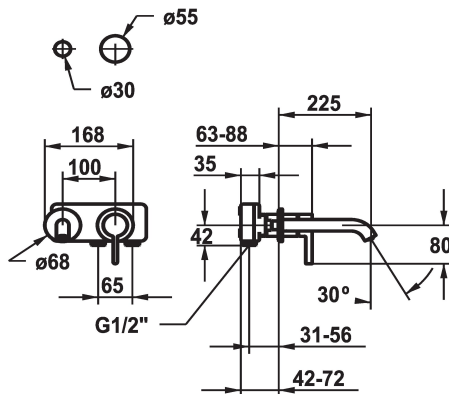

#### KWC-No.

**11.422.063.177**

brushed steel, A 175, Trim kit

**11.422.064.177**

brushed steel, A 225, Trim kit

#### spout projection

175 mm

225 mm

NEW

- EcoProtect - water-saving device
- Fixed spout
  - Neoperl® Caché® CS, Coin Slot
- OptimalSpace - ample space for washing or working
- KWC cartridge M 35 H
  - with ceramic discs
  - flow rate and temperature continuously variable

- To be ordered separately:
    - Unit for concealed installation 1/2" 39.001.401.931
  - To be ordered separately (optional or if necessary):
    - Extension set 20 mm Z.536.333
- Flow rate 5 l/min (3 bar)  
Acoustic group I

#### Technical Data

spout projection

225 mm