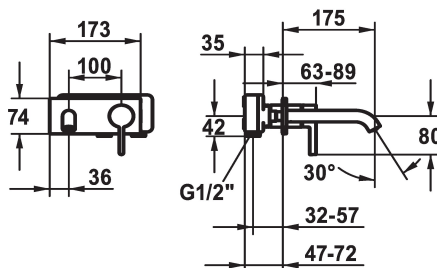

KWC BEVO

Trim kit - Lever mixer - Basin

Modell-Linie: **BEVO** | 11.422.033.000 ++

Taps | Manual taps

KWC-No.

11.422.033.000

all chrome, A 175, Trim kit

11.422.034.000

all chrome, A 225, Trim kit

spout projection

175 mm

225 mm

- EcoProtect - water-saving device
- Fixed spout
 - Neoperl® Caché® CS, Coin Slot
- OptimalSpace - ample space for washing or working
- KWC cartridge M 35 H
 - with ceramic discs
 - flow rate and temperature continuously variable

- To be ordered separately:
 - Unit for concealed installation ½" 39.001.401.931
- To be ordered separately (optional or if necessary):
 - Extension set 20 mm Z.536.333
- Flow rate 5 l/min (3 bar)
Acoustic group I

Technical Data

spout projection

175 mm