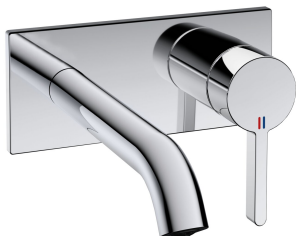

KWC BEVO

Trim kit - Lever mixer - Basin

Modell-Linie: **BEVO** | 11.422.033.000 ++

Taps | Manual taps

KWC-No.

11.422.033.000

all chrome, A 175, Trim kit

11.422.034.000

all chrome, A 225, Trim kit

spout projection

175 mm

225 mm

- EcoProtect - water-saving device
- Fixed spout
 - Neoperl® Caché® CS, Coin Slot
- OptimalSpace - ample space for washing or working
- KWC cartridge M 35 H
 - with ceramic discs
 - flow rate and temperature continuously variable

- To be ordered separately:
 - Unit for concealed installation ½" 39.001.401.931
- To be ordered separately (optional or if necessary):
 - Extension set 20 mm Z.536.333
- Flow rate 5 l/min (3 bar)
Acoustic group I

Technical Data

spout projection

175 mm