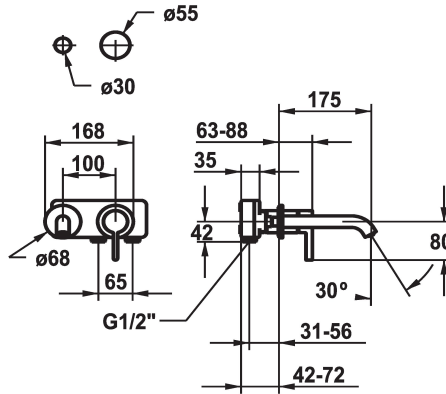

### Trim kit - Lever mixer - Basin

Modell-Linie: BEVO | 11.422.063.176 ++

Taps | Manual taps

#### spout projection

175 mm

225 mm

- EcoProtect - water-saving device
- Fixed spout
  - Neoperl® Caché® CS, Coin Slot
- OptimalSpace - ample space for washing or working
- KWC cartridge M 35 H
  - with ceramic discs
  - flow rate and temperature continuously variable

- To be ordered separately:
    - Unit for concealed installation 1/2" 39.001.401.931
  - To be ordered separately (optional or if necessary):
    - Extension set 20 mm Z.536.333
- Flow rate 5 l/min (3 bar)  
Acoustic group I

#### Technical Data

spout projection

175 mm