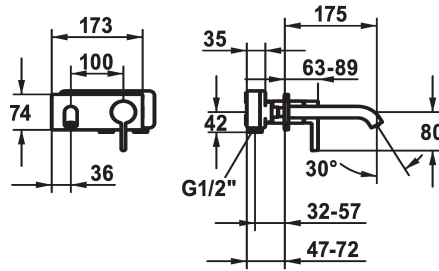

KWC BEVO

Trim kit - Lever mixer - Basin

Modell-Linie: BEVO | 11.422.033.176 ++

Taps | Manual taps

KWC-No.

11.422.033.176

matt black, A 175, Trim kit

11.422.034.176

matt black, A 225, Trim kit

spout projection

175 mm

225 mm

- EcoProtect - water-saving device
- Fixed spout
 - Neoperl® Caché® CS, Coin Slot
- OptimalSpace - ample space for washing or working
- KWC cartridge M 35 H
 - with ceramic discs
 - flow rate and temperature continuously variable

- To be ordered separately:
 - Unit for concealed installation ½" 39.001.401.931
- To be ordered separately (optional or if necessary):
 - Extension set 20 mm Z.536.333
- Flow rate 5 l/min (3 bar)
Acoustic group I

Technical Data

spout projection

175 mm