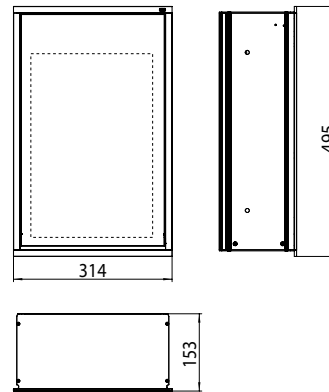

PRODUCT INFORMATION

Refuse bin module - built-in-version chrome/black

Art.No.9732 279 30