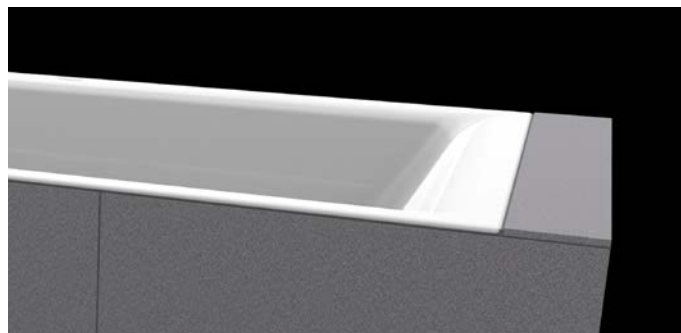

# PURO NEXT

Modern design with maximum comfort

Following a modern facelift, the successful KALDEWEI PURO NEXT series impresses with its elegant design and maximum comfort. A special feature is the flat bath rim. The series comprises three versions for different requirements: the PURO NEXT single-seater bath with a generous lying surface for individual comfort, the PURO NEXT DUO with two ergonomic sloping backrests for bathing together and the PURO NEXT COMBI, which combines bathing and showering in one product.

## DESIGN THAT CONVINCES

- Gently tapering backrest slope with comfort neck zone guarantees comfortable lying in the bath
- The particularly flat bath rim ensures harmonious and seamless integration into the bathroom
- Six sizes from 1600 x 700 mm to 1900 x 900 mm offer flexible solutions for a wide variety of floor plans
- Easy-care and hard-wearing surface made of glazed steel
- On request with additional INVISIBLE GRIP or ANTISLIP finish for optimum slip resistance
- PURO NEXT bathtubs are also compatible with standard DIN EN 232 waste fittings.