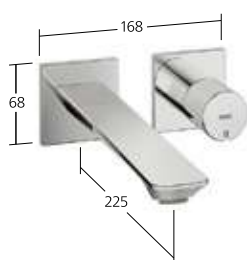

Basin

1. Lever mixer
2. fixed spout
   - OptimalSpace
   - swivelling jet regulator

KWC-No.

11.492.064.000
chromeline,
A 225, trim kit

11.492.064.175
brushed gold,
A 225, trim kit

11.492.064.176
matt black,
A 225, trim kit

11.492.064.177
brushed steel,
A 225, trim kit

11.492.064.178
brushed copper,
A 225, trim kit

11.492.064.179
brushed graphite,
A 225, trim kit

Flow rate 4,7 l/min (3 bar)