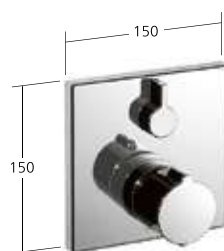

Shower

Trim kit with Thermostat
- SkinProtect

KWC-No.

21.004.801.000, chromeline
21.004.801.175, brushed gold NEW
21.004.801.176, matt black
21.004.801.177, brushed steel
21.004.801.178, brushed copper NEW
21.004.801.179, brushed graphite NEW

Flow rate 19 l/min (3 bar)