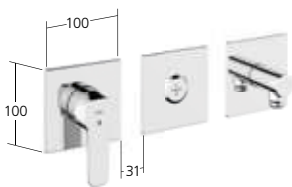

Tub
Trim kit with function unit
KWC HOMEBOX
- Lever mixer

KWC-No.

20.414.550.000, chromeline,
safety device DIN EN 1717

Flow rate 19.2 l/min (3 bar)
Spray outlet:
Flow rate 15.2 l/min (3 bar)