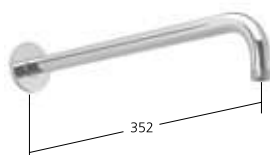

### Escutcheon for sliding wall bar FIT

Suitable for:  
 KWC sliding wall bar FIT

**KWC-No.**

**Z.538.897.000**  
 chromeline  
**Z.538.897.176**  
 matt black  
**Z.538.897.177**  
 brushed steel