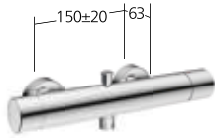

Tub

1. Lever mixer
2. Diverter with automatic reset
   - Intrinsicly safe against backflow
   - Rotatable spout 60°

KWC-No.

1. **20.492.440.000**, chromeline, AD 150±20 mm, without hand shower, hose and bracket
2. **20.492.440.175**, brushed gold, AD 150±20 mm, without hand shower, hose and bracket
3. **20.492.440.176**, matt black, AD 150±20 mm, without hand shower, hose and bracket
4. **20.492.440.177**, brushed steel, AD 150±20 mm, without hand shower, hose and bracket
5. **20.492.440.178**, brushed copper, AD 150±20 mm, without hand shower, hose and bracket
6. **20.492.440.179**, brushed graphite, AD 150±20 mm, without hand shower, hose and bracket

Flow rate 20 l/min (3 bar)
Spray outlet:
Flow rate 12 l/min (3 bar)