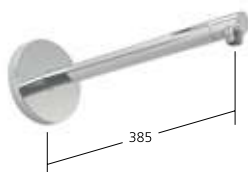

Shower arm

Suitable for all KWC shower heads

KWC-No.

26.000.811.000
chromeline, L 385