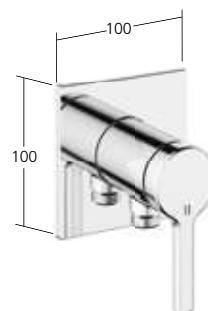

Shower

Trim kit with function unit
KWC HOMEBOX
- Lever mixer

KWC-No.

21.464.550.000, chromeline,
Safety device DIN EN 1717

Flow rate 16 l/min (3bar)