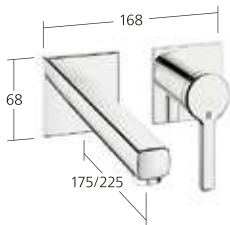

Basin

Lever mixer trim kit
- fixed spout
- OptimalSpace

KWC-No.

11.462.063.000
chromeline, A 175
11.462.064.000
chromeline, A 225

Flow rate 5 l/min (3 bar)