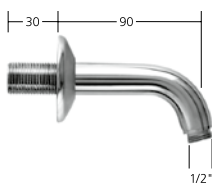

Shower arm
KWC-No.
26.000.804.000
chromeline, L 90