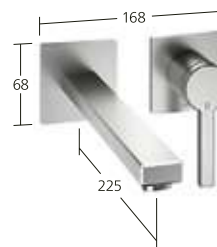

Basin

Lever mixer trim kit
- made of stainless steel
- EcoProtect
- fixed spout
- OptimalSpace

KWC-No.

11.452.064.700
stainless steel, A 225

Flow rate 5 l/min (3 bar)