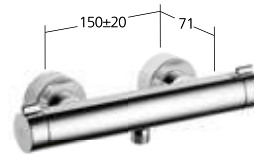

Shower

Thermostatic mixer style

- EcoProtect
- TouchProtect
- SkinProtect

KWC-No.

26.009.130.000, chromeline, AD 150±20, without hand shower and hose

26.009.130.175, brushed gold, AD 150±20, without hand shower and hose NEW

26.009.130.176, matt black, AD 150±20, without hand shower and hose

26.009.130.177, brushed steel, AD 150±20, without hand shower and hose

26.009.130.178, brushed copper, AD 150±20, without hand shower and hose NEW

26.009.130.179, brushed graphite, AD 150±20, without hand shower and hose NEW

AD 150±20, without hand shower and hose

Flow rate 13 l/min (3bar)