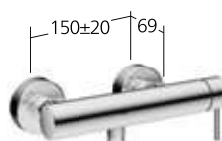

Shower

- Lever mixer
- made of stainless steel

KWC-No.

- **21.572.480.000**, chromeline, AD 150±20, without hand shower and hose
- **21.572.480.700**, stainless steel, AD 150±20 mm, without hand shower and hose

Flow rate 17 l/min (3 bar)