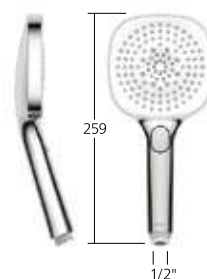

Hand shower

CHOICE-H

- TouchProtect
- Spray
- Swirl spray
- Mix spray

KWC-No.

26.000.126.000

chromeline

26.000.126.175

brushed gold

26.000.126.176

matt black

26.000.126.177

brushed steel

26.000.126.178

brushed copper

26.000.126.179

brushed graphite

Flow rate 11 l/min (3 bar)