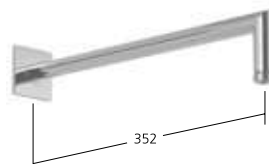

Shower arm

Suitable for all KWC shower heads

KWC-No.

26.000.803.000
chromeline, L 352
26.000.803.175 NEW
brushed gold, L 352
26.000.803.176
matt black, L 352
26.000.803.177 NEW
brushed steel, L 352
26.000.803.178 NEW
brushed copper, L 352
26.000.803.179 NEW
brushed graphite, L 352