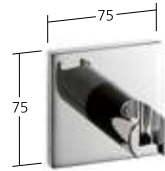

**Shower arm**  
**KWC-No.**  
**26.000.804.000**  
chromeline, L 90

**Shower bracket** 

**style**

Suitable for:  
- all hand showers

**KWC-No.**

- 26.000.621.000**  
chromeline
- 26.000.621.175**  brushed gold
- 26.000.621.176**  
matt black
- 26.000.621.177**  
brushed steel
- 26.000.621.178**  brushed copper
- 26.000.621.179**  brushed graphite