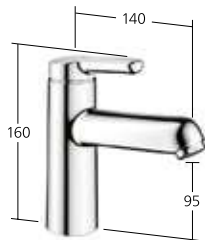

Basin

Lever mixer
- fixed spout
- EcoProtect
- swivelling jet regulator

KWC-No.

12.478.042.000FL, chromeline,
A 140, flexible connection hoses,
with pop-up valve
12.478.052.000FL, chromeline,
A 140, flexible connection hoses,
without pop-up valve
12.478.042.000FLGE, chromeline,
A 140, flexible connection hoses,
without pop-up valve, with bar

Flow rate 5 l/min (3 bar)