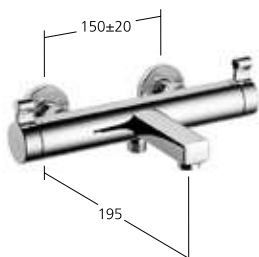

Tub

Thermostatic mixer
- EcoProtect
- TouchProtect
- SkinProtect

KWC-No.

26.529.930.000, chromeline,
A190, AD 150±20, without hand
shower, hose and bracket

Flow rate 20 l/min (3 bar)

Spray outlet:

Flow rate 13 l/min (3 bar)