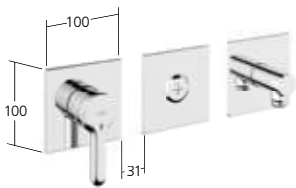

Tub

Trim kit with
Function unit KWC HOMEBOX
- Lever mixer

KWC-No.

20.474.550.000
chromeline

Flow rate 19.2 l/min (3bar)
Spray outlet:
Flow rate 15.2 l/min (3bar)