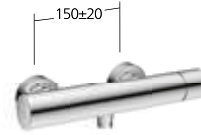

Shower

1. Lever mixer
2. TouchProtect
   - Intrinsicly safe against backflow

KWC-No.

1. **21.492.480.000**, chromeline, AD 150±20 mm, without hand shower and hose
2. **21.492.480.175**, brushed gold, AD 150±20 mm, without hand shower and hose
3. **21.492.480.176**, matt black, AD 150±20 mm, without hand shower and hose
4. **21.492.480.177**, brushed steel, AD 150±20 mm, without hand shower and hose
5. **21.492.480.178**, brushed copper, AD 150±20 mm, without hand shower and hose
6. **21.492.480.179**, brushed graphite, AD 150±20 mm, without hand shower and hose

Flow rate 12.7 l/min (3 bar)