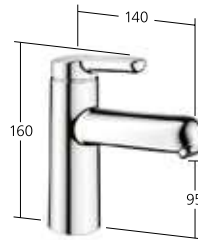

Basin

Lever mixer
- CoolFix
- fixed spout
- EcoProtect
- swivelling jet regulator

KWC-No.

12.478.032.000FL, chromeline,
A 140, flexible connection hoses,
with pop-up valve
12.478.072.000FL, chromeline,
A 140, flexible connection hoses,
without pop-up valve
12.478.032.000FLGE, chromeline,
A 140, flexible connection hoses,
without pop-up valve, with bar

Flow rate 5 l/min (3 bar)