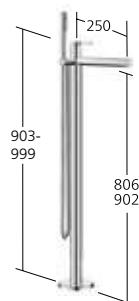

Tub

Lever mixer
for freestanding tub
- fixed spout

KWC-No.

20.461.093.000, chromeline,
A 250, with hand shower and hose

Flow rate 21 l/min (3 bar)
Spray outlet:
Flow rate 8.2 l/min (3 bar)