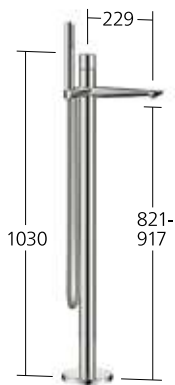

Tub

1. Lever mixer
   for freestanding tub
2. Integrated check valve in the hose outlet
   - with shower holder
   - Diverter with automatic reset

KWC-No.

1. **20.491.093.000**, chromeline, A230 with shower and hose
2. **20.491.093.175**, brushed gold, A230 with shower and hose
3. **20.491.093.176**, matt black, A230 with shower and hose
4. **20.491.093.177**, brushed steel, A230 with shower and hose
5. **20.491.093.178**, brushed copper, A230 with shower and hose
6. **20.491.093.179**, brushed graphite, A230 with shower and hose

Flow rate 22 l/min (3 bar)
Spray outlet:
Flow rate 11.5 l/min (3 bar)