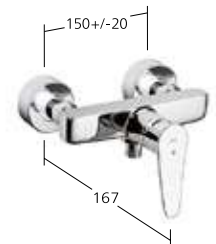

Shower

Lever mixer

KWC-No.

21.402.330.000, chromeline,
AD 150±20 mm,
without hand shower and hose

Spray outlet:
Flow rate 16 l/min (3 bar)