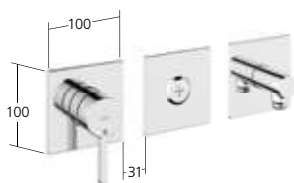

Flow rate 19 l/min (3 bar)

**Shower**

Trim kit with function unit

**KWC-No.**

**21.544.502.000**  
chromeline  
**21.544.502.176**  
matt black

Flow rate 19 l/min (3 bar)

**Tub**

Trim kit with  
function unit KWC HOMEBOX  
- Lever mixer