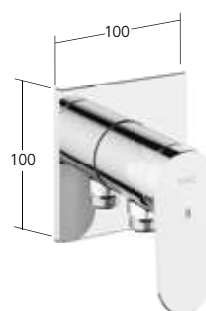

Tub

Trim kit with
function unit KWC HOMEBOX
- Lever mixer

KWC-No.

21.384.550.000, chromeline,
safety device DIN EN 1717

Flow rate 16 l/min (3 bar)