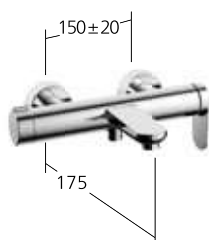

Tub

Lever mixer
- fixed spout
- TouchProtect

KWC-No.

20.382.483.000, chromeline,
AD 150±20 mm, A 175, without
hand shower, hose and bracket

Flow rate 20 l/min (3 bar)

Spray outlet:

Flow rate 12 l/min (3 bar)