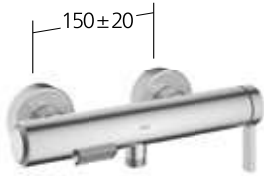

Tub

Lever mixer
- made of stainless steel
- fixed spout

KWC-No.

20.452.480.700
stainless steel, AD 150±20 mm,
without hand shower, hose and
bracket

Flow rate 20,8l/min (3bar)
Spray outlet:
Flow rate 12,8l/min (3bar)