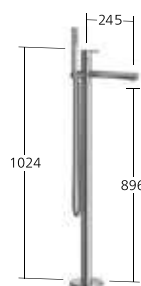

Tub

- Lever mixer for freestanding tub
- made of stainless steel
- fixed spout

KWC-No.

- **20.571.094.000**, chromeline, A 245, with hand shower, hose and bracket
- **20.571.094.700**, stainless steel, A 245, with hand shower, hose and bracket

Flow rate 21 l/min (3 bar)
Spray outlet:
Flow rate 8.2 l/min (3 bar)