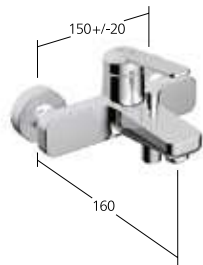

Tub
Lever mixer
- fixed spout

KWC-No.
20.662.333.000, chromeline,
AD 150±20 mm, A 160, without
hand shower, hose and bracket

Flow rate 20 l/min (3 bar)
Spray outlet:
Flow rate 12 l/min (3 bar)