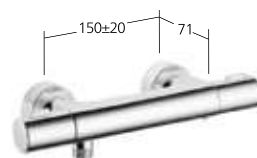

Shower

Thermostatic mixer fit
- SkinProtect

KWC-No.

26.009.030.000, chromeline,
AD 150±20 mm,
without hand shower and hose

Flow rate 16 l/min (3bar)