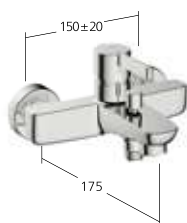

Tub

Lever mixer
- fixed spout

KWC-No.

20.542.332.000, chromeline,
AD 150±20 mm, A 175, without
hand shower, hose and bracket
20.542.332.176, matt black,
AD 150±20 mm, A 175, without
hand shower, hose and bracket

Flow rate 20 l/min (3 bar)

Spray outlet:

Flow rate 16 l/min (3 bar)