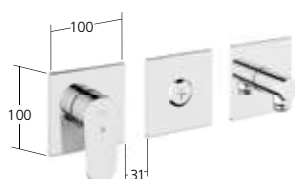

Tub

Trim kit with
function unit KWC HOMEBOX
- Lever mixer

KWC-No.

20.384.550.000, chromeline,
safety device DIN EN 1717

Flow rate 19.2 l/min (3 bar)

Spray outlet:

Flow rate 15.2 l/min (3 bar)