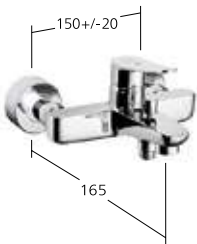

**KWC-No.**

**12.401.042.000FL**, chromeline,  
A 140, with pop-up valve  
**12.401.052.000FL**, chromeline,  
A 140, without pop-up valve

Flow rate 5 l/min (3 bar)

**Bidet**

Lever mixer  
- fixed spout

**KWC-No.**

**13.401.042.000FL**, chromeline,  
A 125, with pop-up valve

Flow rate 6 l/min (3 bar)

**Tub**

Lever mixer  
- fixed spout

**KWC-No.**

**20.402.332.000**, chromeline,  
AD 150±20 mm, A 165, without  
hand shower, hose and bracket