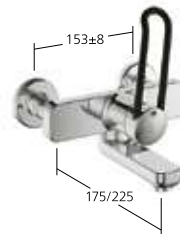

Basin

Lever mixer
- EcoProtect
- Swivel spout 90°
- OptimalSpace

KWC-No.

11.522.002.000, chromeline,
153±8 mm, A 175

11.522.203.000, chromeline,
153±8 mm, A 225,

Flow rate 5.8 l/min (3 bar)