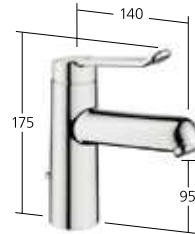

Basin

Lever mixer
- EcoProtect
- fixed spout
- QuickInstallation

KWC-No.

12.518.042.000FL, chromeline,
A 140, flexible connection hoses,
with pop-up valve

12.518.052.000FL, chromeline,
A 140, flexible connection hoses,
without pop-up valve

Flow rate 5.8 l/min (3 bar)