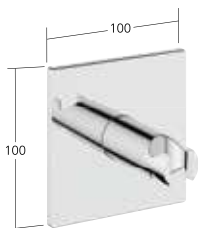

Shower bracket

Homebox

Suitable for:
- all hand showers

KWC-No.

- **26.000.624.000**
  chromeline
- **26.000.624.176**
  matt black
- **26.000.624.177**
  brushed steel

Hose connection

KWC-No.

- **26.000.614.000**
  chromeline