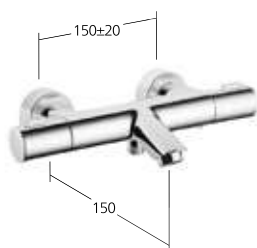

Tub

Thermostatic mixer fit
- SkinProtect

KWC-No.

26.009.433.000, chromeline,
AD 150±20 mm, A 150,
without hand shower and hose

Flow rate 20 l/min (3bar)

Spray outlet:

Flow rate 13 l/min (3bar)