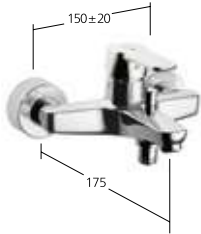

**KWC-No.**

- 13.411.041.000FL**, chromeline, A 120, with pop-up valve

Flow rate 5 l/min (3 bar)

**Tub**  
Lever mixer  
- fixed spout

**KWC-No.**

**20.412.333.000**  
AD 150±20 mm, A 175,  
without hand shower, hose and  
bracket