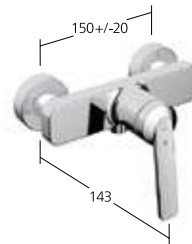

Shower
Lever mixer

KWC-No.
21.662.330.000, chromeline,
AD 150±20 mm, A143,
without hand shower and hose

Spray outlet:
Flow rate 12 l/min (3 bar)