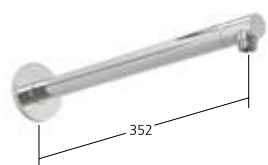

Shower arm

Suitable for all KWC shower heads

KWC-No.

26.000.810.000
chromeline, L 352