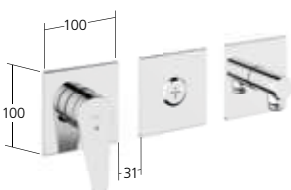

Tub

Trim kit with function unit
KWC HOMEBOX
- Lever mixer

KWC-No.

20.404.550.000, chromeline,
Safety device DIN EN 1717

Flow rate 19.2 l/min (3bar)
Spray outlet:
Flow rate 15.3 l/min (3bar)