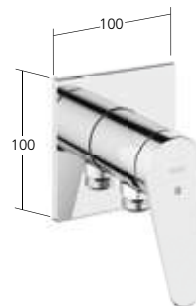

Shower

Trim kit with function unit
KWC HOMEBOX
- Lever mixer

KWC-No.

21.404.550.000, chromeline,
Safety device DIN EN 1717

Flow rate 16 l/min (3bar)