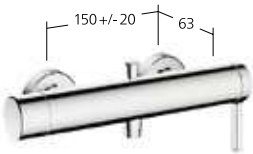

Tub

Lever mixer
- Rotatable spout 60°

KWC-No.

20.462.440.000 chromeline,
AD 150±20 mm, without hand
shower, hose and bracket

Flow rate 20.1 l/min (3 bar)
Spray outlet:
Flow rate 12.5 l/min (3 bar)