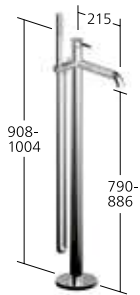

Tub

- Lever mixer
  for freestanding tub
- fixed spout

KWC-No.

20.201.093.000

chromeline, A 215,
with hand shower and hose

Flow rate 21 l/min (3 bar)

Spray outlet:

Flow rate 8.2 l/min (3 bar)