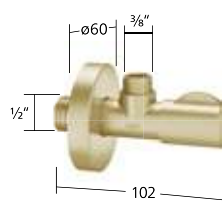

Shut-off valve

KWC-No.

27.002.060.175

brushed gold, A 45, G 3/8", G 1/2"

27.002.060.176

chromeline, A 45, G 3/8", G 1/2"

27.002.060.177

brushed steel, A 45, G 3/8", G 1/2"

27.002.060.178

brushed copper, A 45, G 3/8", G 1/2"

27.002.060.179

brushed graphite, A 45, G 3/8", G 1/2"

NEW

NEW

NEW