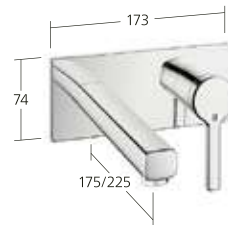

Basin

Lever mixer trim kit
- fixed spout
- OptimalSpace

KWC-No.

11.462.033.000
chromeline, A 175
11.462.034.000
chromeline, A 225

Flow rate 5 l/min (3 bar)