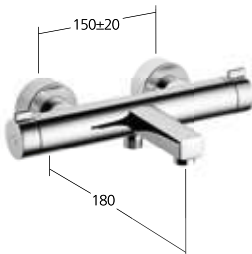

Tub

Thermostatic mixer design

- fixed spout
- EcoProtect
- TouchProtect
- SkinProtect

KWC-No.

26.009.733.000, chromeline, AD 150±20, A 180, without hand shower, hose and bracket

26.009.733.175, brushed gold, AD 150±20, A 180, without hand shower, hose and bracket NEW

26.009.733.176, matt black, AD 150±20, A 180, without hand shower, hose and bracket

26.009.733.177, brushed steel, AD 150±20, A 180, without hand shower, hose and bracket

26.009.733.178, brushed copper, AD 150±20, A 180, without hand shower, hose and bracket NEW

26.009.733.179, brushed graphite, AD 150±20, A 180, without hand shower, hose and bracket NEW

AD 150±20, A 180, without hand shower, hose and bracket

AD 150±20, A 180, without hand shower, hose and bracket

Flow rate 20 l/min (3bar)

Spray outlet:

Flow rate 13 l/min (3bar)