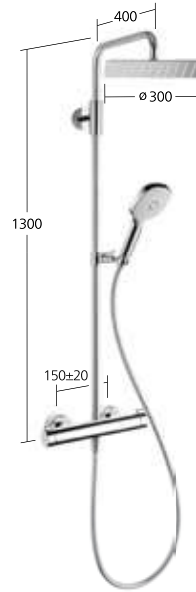

Shower system design

Thermostatic mixer
- EcoProtect
- TouchProtect
- SkinProtect

KWC-No.

26.006.373.000
chromeline, AD150±20, A 400,
with hand shower and hose

26.006.373.175
brushed gold, AD150±20, A 400,
with hand shower and hose

26.006.373.176
matt black, AD150±20, A 400,
with hand shower and hose

26.006.373.177
brushed steel, AD150±20, A 400,
with hand shower and hose

26.006.373.178
brushed copper, AD150±20, A 400,
with hand shower and hose

26.006.373.179
brushed graphite, AD150±20, A 400,
with hand shower and hose

Flow rate 17.8 l/min (3bar)
Spray outlet:
Flow rate 11.3 l/min (3bar)