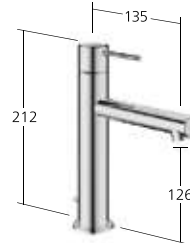

Basin

1. Lever mixer
   - made of stainless steel
   - fixed spout
   - OptimalSpace
   - EcoProtect
   - QuickInstallation

KWC-No.

1. **12.578.042.000FL**, chromeline, A135, flexible connection hoses, with pop-up valve
   12.578.052.000FL, chromeline, A135, flexible connection hoses, without pop-up valve
   12.578.042.700FL, stainless steel, A135, flexible connection hoses, with pop-up valve
   12.578.052.700FL, stainless steel, A135, flexible connection hoses, without pop-up valve

Flow rate 4.3 l/min (3 bar)