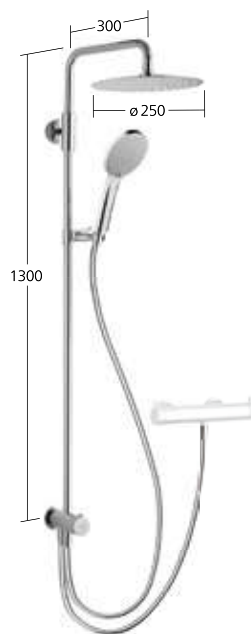

Shower system Modification set fit

- TouchProtect
- SkinProtect

KWC-No.

26.006.013.000
chromeline, A 300
with hand shower and hose