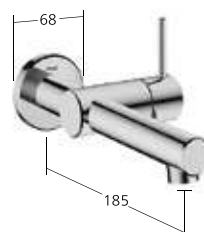

Basin

- Lever mixer, trim kit
- made of stainless steel
- fixed spout
- OptimalSpace
- EcoProtect

KWC-No.

- **11.571.031.000**, chromeline, A185, trim kit
- **11.571.031.700**, stainless steel, A225, trim kit

Flow rate 4.3 l/min (3 bar)