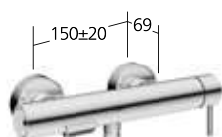

Tub

- Lever mixer
- made of stainless steel
- fixed spout

KWC-No.

- **20.572.480.000**, chromeline, AD 150±20, without hand shower, hose and bracket
- **20.572.480.700**, stainless steel, AD 150±20, without hand shower, hose and bracket

Flow rate 21 l/min (3 bar)
Spray outlet:
Flow rate 12.6 l/min (3 bar)