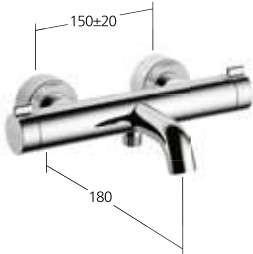

Tub

Thermostatic mixer style

- fixed spout
- EcoProtect
- TouchProtect
- SkinProtect

KWC-No.

26.009.533.000, chromeline, AD 150±20, A 180, without hand shower, hose and bracket

26.009.533.175, brushed gold, AD 150±20, A 180, without hand shower, hose and bracket NEW

26.009.533.176, matt black, AD 150±20, A 180, without hand shower, hose and bracket

26.009.533.177, brushed steel, AD 150±20, A 195, without hand shower, hose and bracket

26.009.533.178, brushed copper, AD 150±20, A 180, without hand shower, hose and bracket NEW

26.009.533.179, brushed graphite, AD 150±20, A 180, without hand shower, hose and bracket NEW

AD 150±20, A 180, without hand shower, hose and bracket

Flow rate 20 l/min (3bar)

Spray outlet:

Flow rate 13 l/min (3bar)