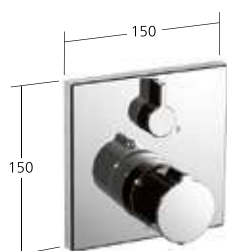

Shower/Tub

Trim kit with Thermostat
- SkinProtect

KWC-No.

20.004.801.000, chromeline
20.004.811.000, chromeline,
Safety device DIN EN 1717
20.004.801.175, brushed gold NEW
20.004.811.175, brushed gold,
Safety device DIN EN 1717 NEW
20.004.801.176, matt black
20.004.811.176, matt black,
Safety device DIN EN 1717
20.004.801.177, brushed steel
20.004.811.177, brushed steel,
Safety device DIN EN 1717
20.004.801.178, brushed copper NEW
20.004.811.178, brushed copper,
Safety device DIN EN 1717 NEW
20.004.801.179, brushed graphite NEW
20.004.811.179, brushed graphite NEW
Safety device DIN EN 1717

Flow rate 19 l/min (3 bar)