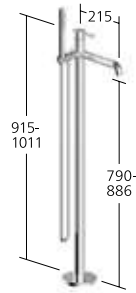

Tub

Lever mixer
for freestanding tub
- fixed spout

KWC-No.

20.421.093.000, chromeline,
A 215 with hand shower and hose
20.421.093.175, brushed gold,
A 215 with hand shower and hose **NEW**
20.421.093.176, matt black,
A 215 with hand shower and hose
20.421.093.177, brushed steel,
A 215 with hand shower and hose
20.421.093.178, brushed copper,
A 215 with hand shower and hose **NEW**
20.421.093.179, brushed graphite,
A 215 with hand shower and hose **NEW**

Flow rate 21 l/min (3 bar)

Spray outlet:

Flow rate 8.2 l/min (3 bar)