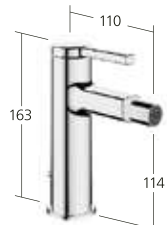

Bidet

Lever mixer
- fixed spout

KWC-No.

13.461.041.000FL, chromeline,
A 110, with pop-up valve

Flow rate 7 l/min (3 bar)