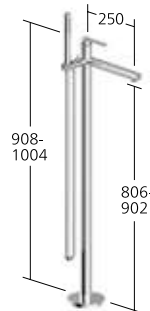

Flow rate 4 l/min (3 bar)

**Bidet**

Lever mixer  
 - fixed spout

**KWC-No.**

**13.661.041.000FL**, chromeline,  
 A 110, with pop-up valve

Flow rate 4 l/min (3 bar)

**Tub**

Lever mixer  
 for freestanding tub  
 - fixed spout