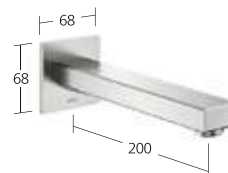

Tub spout

- made of stainless steel
- fixed spout

KWC-No.

26.458.033.700 stainless steel,
A 200

Flow rate 29l/min(3bar)