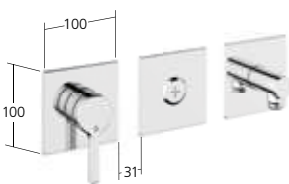

Tub

Trim kit with function unit
KWC HOMEBOX
- Lever mixer

KWC-No.

20.464.550.000, chromeline,
Safety device DIN EN 1717

Flow rate 19.2 l/min (3bar)
Spray outlet:
Flow rate 15.2 l/min (3bar)