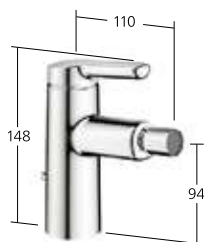

Bidet

Lever mixer
- fixed spout
- EcoProtect

KWC-No.

13.478.041.000FL
chromeline, A 110,
flexible connection hoses,
with pop-up valve

Flow rate 4.8l/min (3 bar)