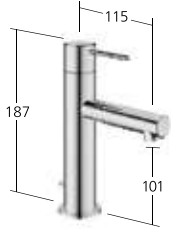

Basin

1. Lever mixer
   - made of stainless steel
   - fixed spout
   - EcoProtect
   - QuickInstallation

KWC-No.

1. **12.578.041.000FL**, chromeline, A115, flexible connection hoses, with pop-up valve
   12.578.051.000FL, chromeline, A115, flexible connection hoses, without pop-up valve
   12.578.041.700FL, stainless steel, A115, flexible connection hoses, with pop-up valve
   12.578.051.700FL, stainless steel, A115, flexible connection hoses, without pop-up valve

Flow rate 4.3 l/min (3 bar)