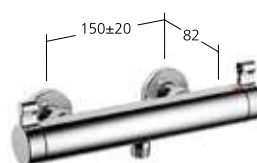

Shower

Thermostatic mixer
- EcoProtect
- TouchProtect
- SkinProtect

KWC-No.

26.529.830.000, chromeline,
AD150±20,
without hand shower, hose and
bracket

Flow rate 13 l/min (3 bar)