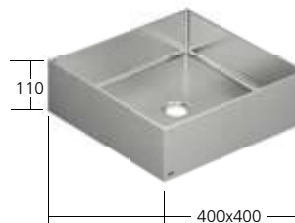

Stainless steel basin design

- Countertop sink
- without overflow

KWC-Nr.

80.002.120.700
Stainless steel, 400x400
80.002.120.775
brushed gold, 400x400
80.002.120.776
matt black, 400x400
80.002.120.778
brushed copper, 400x400
80.002.120.779
brushed graphite, 400x400