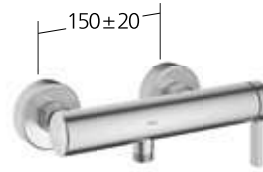

Shower

Lever mixer
- made of stainless steel

KWC-No.

21.452.480.700
stainless steel, AD 150±20 mm,
without hand shower and hose

Flow rate 17 l/min (3bar)