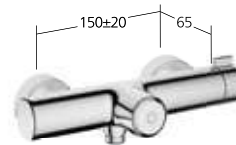

Shower

Thermostatic mixer choice

- EcoProtect
- TouchProtect
- SkinProtect

KWC-No.

26.009.220.000, chromeline, AD 150±20 mm, without hand shower, hose and bracket

Flow rate 13 l/min (3bar)