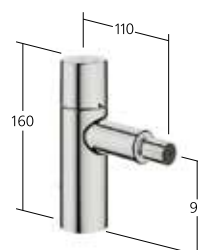

Bidet

1. Lever mixer
2. fixed spout

KWC-No.

13.491.064.000FL
chromeline, A 110,
with Push Open

13.491.064.175FL
brushed gold, A 110,
with Push Open

13.491.064.176FL
matt black, A 110,
with Push Open

13.491.064.177FL
brushed steel, A 110,
with Push Open

13.491.064.178FL
brushed copper, A 110,
with Push Open

13.491.064.179FL
brushed graphite, A 110,
with Push Open

Flow rate 4.8 l/min (3 bar)