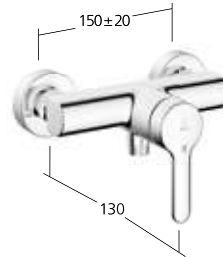

Shower

Lever mixer
- Intrinsicly safe against backflow

KWC-No.

21.472.330.000, chromeline,
AD 150±20 mm, without hand
shower and hose

Flow rate 16.3 l/min (3bar)