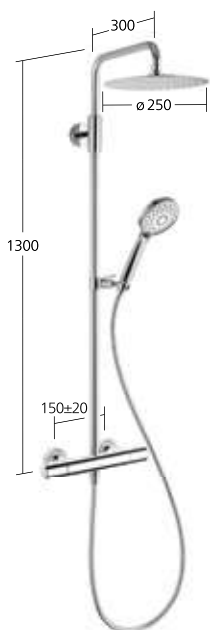

Shower system fit

Thermostatic mixer
- SkinProtect

KWC-No.

26.006.313.000
chromeline, AD 150±20 mm, A 300
with hand shower and hose

Flow rate 17 l/min (3bar)
Spray outlet:
Flow rate 11.5 l/min (3bar)