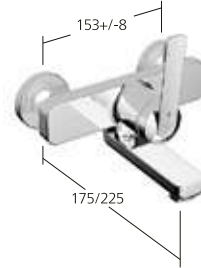

Tub

Lever mixer Trim kit
- EcoProtect
- Swivel spout 90°
- OptimalSpace

KWC-No.

11.662.202.000 chromeline, A 175,
AD 153±8 mm
11.662.203.000 chromeline, A 225,
AD 153±8 mm

Flow rate 4 l/min (3 bar)