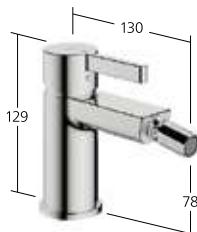

Bidet

Lever mixer
- fixed spout

KWC-No.

13.541.041.000FL, chromeline,
A 130, with pop-up valve
13.541.641.176FL, matt black,
A 130, with Push Open

Flow rate 5 l/min (3 bar)