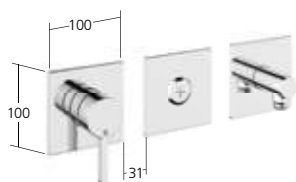

Tub

Trim kit with
function unit KWC HOMEBOX
- Lever mixer

KWC-No.

20.424.550.000, chromeline,
safety device DIN EN 1717
20.424.550.176, matt black,
safety device DIN EN 1717
20.424.550.177, brushed steel,
safety device DIN EN 1717

Flow rate 19.2 l/min (3 bar)
Spray outlet:
Flow rate 15.2 l/min (3 bar)