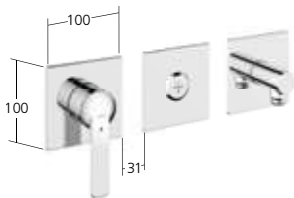

Tub
Trim kit with
function unit KWC HOMEBOX

KWC-No.
20.664.550.000, chromeline,
safety device DIN EN 1717

Flow rate 19.2 l/min (3 bar)
Spray outlet:
Flow rate 15.2 l/min (3 bar)