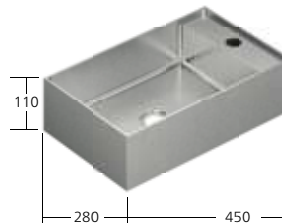

Stainless steel basin design

- Countertop sink
- without overflow

KWC-Nr.

80.002.140.700
Stainless steel, 280x450
80.002.140.775
brushed gold, 280x450
80.002.140.776
matt black, 280x450
80.002.140.778
brushed copper, 280x450
80.002.140.779
brushed graphite, 280x450