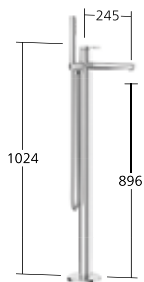

**21.454.500.177**  
brushed steel, trim kit

Flow rate 19 l/min (3 bar)

**Tub**

Lever mixer  
for freestanding tub  
- made of stainless steel  
- fixed spout

**KWC-No.**

**20.451.094.700** stainless steel,  
A 245, with hand shower and hose