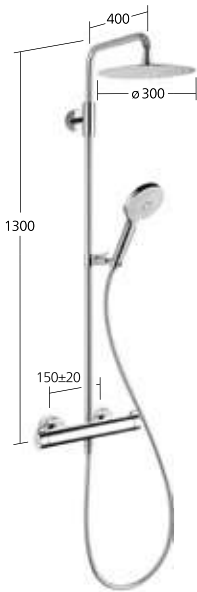

Shower system style

Thermostatic mixer
- EcoProtect
- TouchProtect
- SkinProtect

KWC-No.

26.006.333.000
chromeline, AD150±20, A 400,
with hand shower and hose

26.006.333.175
brushed gold, AD150±20, A 400,
with hand shower and hose

26.006.333.176
matt black, AD150±20, A 400,
with hand shower and hose

26.006.333.177
brushed steel, AD150±20, A 400,
with hand shower and hose

26.006.333.178
brushed copper, AD150±20, A 400,
with hand shower and hose

26.006.333.178
brushed graphite, AD150±20, A 400,
with hand shower and hose

Flow rate 17.8 l/min (3bar)
Spray outlet:
Flow rate 11.3 l/min (3bar)