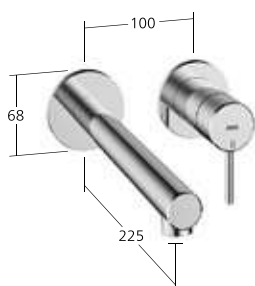

Basin

- Lever mixer
- made of stainless steel
- fixed spout
- OptimalSpace
- EcoProtect

KWC-No.

- **11.572.064.000**, chromeline, A225, trim kit
- **11.572.064.700**, stainless steel, A225, trim kit

Flow rate 5.2 l/min (3 bar)