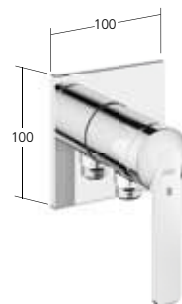

Shower
Trim kit with
function unit KWC HOMEBOX

KWC-No.
21.664.550.000, chromeline,
safety device DIN EN 1717

Flow rate 16 l/min (3 bar)