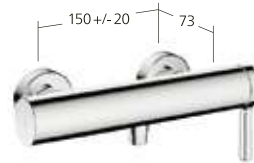

Shower

Lever mixer
- TouchProtect

KWC-No.

21.462.480.000 chromeline,
AD 150±20 mm
without hand shower and hose

Spray outlet:
Flow rate 12.7 l/min (3 bar)