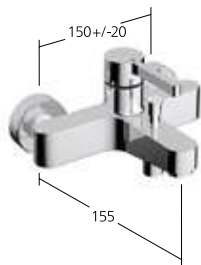

Flow rate 21 l/min (3 bar)

Spray outlet:

Flow rate 8.2 l/min (3 bar)

**Tub**

Lever mixer  
- fixed spout

**KWC-No.**

**20.422.333.000**, chromeline,  
AD 150±20 mm, A 175, without  
hand shower, hose and bracket  
**20.422.333.175**, brushed gold,  
AD 150±20 mm, A 175, without  
hand shower, hose and bracket **NEW**  
**20.422.333.176**, matt black,  
AD 150±20 mm, A 175, without  
hand shower, hose and bracket  
**20.422.333.177**, brushed steel,  
AD 150±20 mm, A 175, without  
hand shower, hose and bracket  
**20.422.333.178**, brushed copper,  
AD 150±20 mm, A 175, without  
hand shower, hose and bracket **NEW**  
**20.422.333.179**, brushed graphite,  
AD 150±20 mm, A 175, without  
hand shower, hose and bracket **NEW**