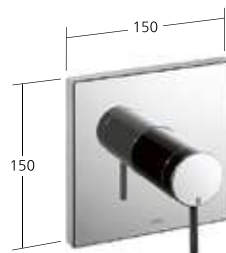

Shower

- Trim kit with function unit

KWC-No.

21.204.500.000

chromeline

Flow rate 19 l/min (3 bar)