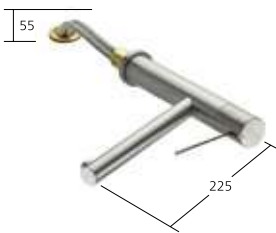

Kitchen

Lever mixer
– Detachable for installation below
windows – detached 55 mm
– Swivel spout 270°

KWC-No.

10.151.043.700FL
stainless steel, A 225

Flow rate 11 l/min (3 bar)