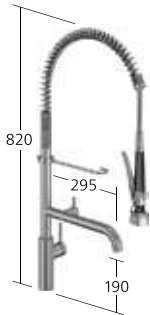

KWC-No.

10.581.433.700FL
 stainless steel, A 235

Flow rate
 Normal spray 8 l/min (3 bar)
 Flow rate
 Needle spray 6.4 l/min (3 bar)

Kitchen

- Lever mixer
 – Swivel spout
 – TouchProtect
 – SprayLock
 – PowerClean
 – OptimalSpace
 – QuickInstallation