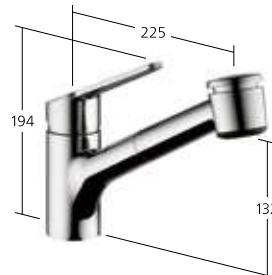

Kitchen

Lever mixer
– TouchProtect
– Pull-out spray
– SprayClean
– PowerClean
– TwistProtect
– Hose guide, swivelling 95°
– EasyLock

KWC-No.

10.371.033.000FL
chromeline, A 225

Flow rate
Normal spray 9 l/min (3 bar)
Flow rate
Needle spray 9 l/min (3 bar)