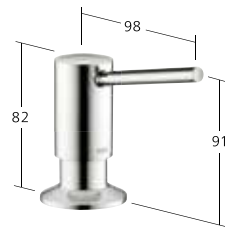

KWC BASIC
Soap dispenser

KWC-No.
Z.538.409.000
chromeline
Z.538.409.176
matt black
Z.538.409.177
brushed steel