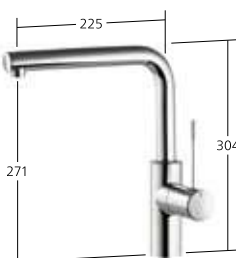

Kitchen

Lever mixer
– Swivel spout 360°
– OptimalSpace

KWC-No.

10.151.013.000FL
chromeline, A 225

Flow rate 12 l/min (3 bar)