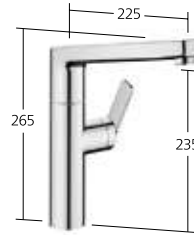

Kitchen

1. Lever mixer
2. Swivel spout 360°
     begrenzbar auf 150°
   - OptimalSpace
   - QuickInstallation

KWC-Nr.

10.661.013.000FL
chromeline, A 225

1. Flow rate 11 l/min (3 bar)