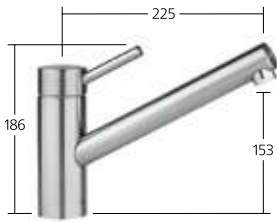

Kitchen

Lever mixer
– Swivel spout 160°

KWC-No.

10.271.023.700FL
stainless steel, A 225

Flow rate 12 l/min (3 bar)