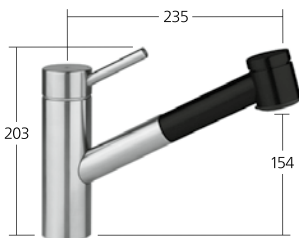

Kitchen

Lever mixer
– Pull-out spray
– SprayLock
– PowerClean
– Hose guide, swivelling 130°

KWC-No.

10.271.033.736FL
stainless steel/matt black, A 235

Flow rate
Normal spray 12 l/min (3 bar)
Flow rate
Needle spray 13 l/min (3 bar)