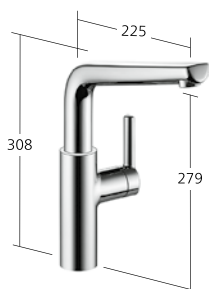

Kitchen

Lever mixer
 – Swivel spout 360°
 – OptimalSpace

KWC-No.

10.171.013.000FL
 chromeline, A 225

Flow rate 10 l/min (3 bar)

Kitchen

Lever mixer
 – TouchProtect
 – Pull-out spray
 – SprayClean
 – PowerClean
 – Hose guide, swivelling 360°
 – EasyLock
 – OptimalSpace