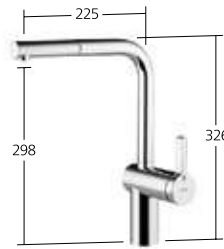

Kitchen

Lever mixer
– TouchProtect
– Pull-out spout
– Hose guide, swivelling 360°
– EasyLock
– OptimalSpace

KWC-No.

10.231.103.000FL
chromeline, A 225

Flow rate 11 l/min (3 bar)