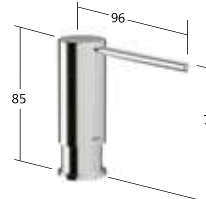

Modern style
Soap dispenser

KWC-No.
Z.540.159.000
chromeline
Z.540.159.176
matt black
Z.540.159.700
stainless steel