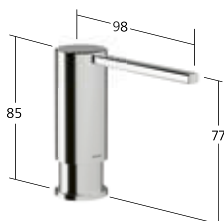

Modern design
Soap dispenser

KWC-No.
Z.540.158.000
chromeline
Z.540.158.176
matt black
Z.540.158.700
stainless steel