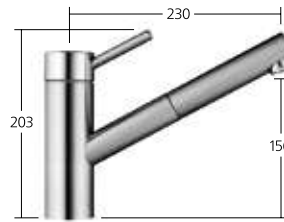

Kitchen

Lever mixer
– TouchProtect
– Pull-out spout
– Hose guide, swivelling 130°
– EasyLock

KWC-No.

10.271.103.700FL
stainless steel, A 230

Flow rate
Normal spray 12 l/min (3 bar)