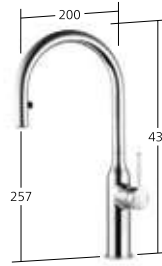

Kitchen

- Lever mixer
- TouchProtect
- Pull-out aerator covered
- Hose guide, swivelling 360°
- EasyLock
- OptimalSpace

KWC-No.

10.261.102.000FL
chromeline, A 200

Flow rate 10 l/min (3 bar)