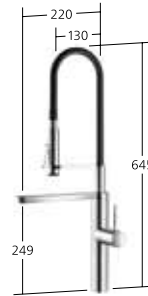

Kitchen

1. Lever mixer
2. HighFlex
   - TouchProtect
   - EasyLock
   - Swivel spout 360°
   - Professional spray 360° turn
   - SprayClean
   - PowerClean
   - OptimalSpace

KWC-No.

10.151.423.000FL
chromeline, A 220
10.151.423.700FL
stainless steel, A 220

Flow rate 11 l/min (3 bar)
Spray: Flow rate 3 l/min (3 bar)