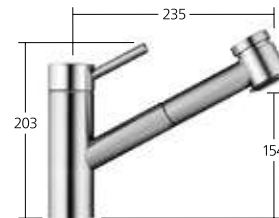

Kitchen

Lever mixer
– TouchProtect
– Pull-out spray
– SprayLock
– PowerClean
– Hose guide, swivelling 130°
– EasyLock

KWC-No.

10.271.033.700FL
stainless steel A 235

Flow rate
Normal spray 12 l/min (3 bar)
Flow rate
Needle spray 13 l/min (3 bar)