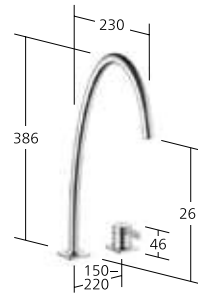

Kitchen

1. Lever mixer
   – in stainless steel
   – 2-hole
   – Swivel spout 150°, extendable to 360°
   – OptimalSpace

KWC-No.

10.392.024.700FL
stainless steel, A 230

Flow rate 8 l/min (3 bar)